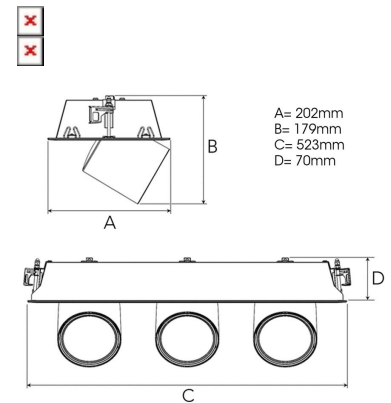

## TECHNICAL SPECIFICATION

|                           |                       |
|---------------------------|-----------------------|
| Product Code              | 306-562-20            |
| Colour                    | Black                 |
| Control                   | On/off                |
| CRI light colour          | 930 (BBBL)            |
| Delivered lumen output lm | 3 x 2841              |
| Driver                    | Stand alone, included |
| EEI                       | E                     |
| Light distribution        | Flood                 |
| Lightsource               | LED COB               |
| Mains input voltage       | 220-240 V             |
| Measurements A            | 202                   |
| Measurements B            | 179                   |
| Measurements C            | 523                   |
| Measurements D            | 70                    |
| Mounting                  | Recessed              |
| Position                  | 360°/60°              |
| Lifetime                  | L80 B10, 50.000h      |
| Protection                | IP 20, class III      |
| Sawing instructions x     | 177                   |
| Sawing instructions y     | 512                   |
| Start Time                | Instant               |
| System power W            | 3 x 21,6              |
| Unit                      | mm                    |
| Weight                    | 2.8                   |

177 x 512mm