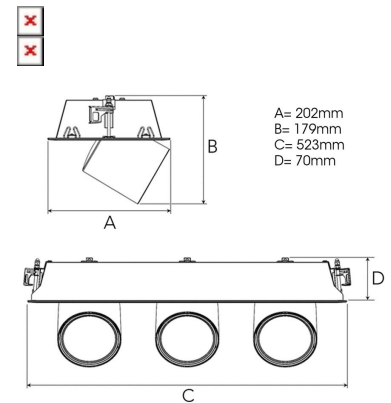

TECHNICAL SPECIFICATION

Product Code	306-562-10
Colour	White
Control	On/off
CRI light colour	930 (BBBL)
Delivered lumen output lm	3 x 2841
Driver	Stand alone, included
EEI	E
Light distribution	Flood
Lightsource	LED COB
Mains input voltage	220-240 V
Measurements A	202
Measurements B	179
Measurements C	523
Measurements D	70
Mounting	Recessed
Position	360°/60°
Lifetime	L80 B10, 50.000h
Protection	IP 20, class III
Sawing instructions x	177
Sawing instructions y	512
Start Time	Instant
System power W	3 x 21,6
Unit	mm
Weight	2.8

Spot	Medium	Flood	Wide Flood
14°	27°	38°	56°
m	ø	m	ø
1.0	0.25	1.0	0.48
2.0	0.49	2.0	0.95
3.0	0.74	3.0	1.43
1.0	0.69	1.0	1.07
2.0	1.39	2.0	2.14
3.0	2.08	3.0	3.22

177 x 512mm