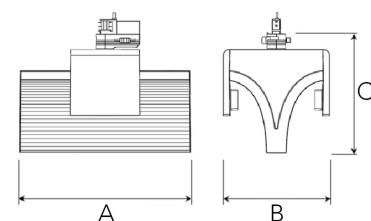

EXO DOUBLE 4000, 930 (BBBL), FLOOD, GREY

ITAB

- ✓ Puhdaslinjainen ja minimalistinen muotoilu
- ✓ Valovirtapaketteja matalasta korkeaan
- ✓ Erittäin helppo säätää ja valaisinväli joustava
- ✓ Symmetristä ja epäsymmetristä valojakaumaa samassa mallissa
- ✓ Saatavilla valkoisena, mustana ja harmaana.

TECHNICAL SPECIFICATION

Product Code	311-543-30
Colour	Grey
Control	On/off
CRI light colour	930 (BBBL)
Delivered lumen output lm	2 x 3800
Driver	Built in
EEL	E
Light distribution	Flood
Lightsource	LED COB
Mains input voltage	220-240 V
Measurements A	300
Measurements B	185
Measurements C	207
Mounting	Track
Position	360°
Lifetime	L80 B10, 50.000h
Protection	IP 20, class I
Start Time	Instant
System power W	2 x 38,2
Unit	mm
Weight	1,55

A= 300mm, B= 185mm, C= 207mm

ITAB Lighting
Europe, Asia, Middle East
Phone: +46 910 733 790
info@nordiclight.se

ITAB Lighting
North America
Phone: +1 614 421 8419
na@nordiclight.se

Please note that this product sheet is for a specific product and colour. The pictures may show examples of other available colours