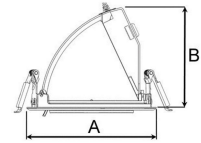

AMBER MINI 3000, 930 (BBBL), FLOOD W/GLASS, BLACK

ITAB

- ✓ Huomaamaton ja siistin näköinen katto
- ✓ Saatavilla eri kokovaihtoehdoissa ja valovirtapaketeissa
- ✓ Asennus ilman työkaluja
- ✓ Saatavilla valkoisena, mustana ja harmaana
- ✓ Sisäänvedettävä ja kääntyvä

TECHNICAL SPECIFICATION

| | |
|------------------------------|-----------------------|
| Product Code | 296-772-20 |
| Colour | Black |
| Control | On/off |
| CRI light colour | 930 (BBBL) |
| Delivered lumen output lm | 2841 |
| Driver | Stand alone, included |
| EEL | E |
| Light distribution | Flood |
| Lightsource | LED COB |
| Mains input voltage | 220-240 V |
| Measurements A | 131 |
| Measurements B | 101 |
| Measurements C | 114 |
| Mounting | Recessed |
| Position | 360°/60° |
| Lifetime | L80 B10, 50.000h |
| Protection | IP 20, class III |
| Sawing instructions diameter | 124 |
| Start Time | Instant |
| System power W | 21,6 |
| Unit | mm |
| Weight | 0,55 |

A= 131mm
B= 101mm
C= 114mm

| Spot | Medium | Flood | Wide Flood |
|------|--------|-------|------------|
| 16° | 28° | 40° | 65° |
| m | φ | m | φ |
| 1.0 | 0.28 | 1.0 | 0.73 |
| 2.0 | 0.56 | 2.0 | 1.46 |
| 3.0 | 0.83 | 3.0 | 2.18 |
| 1.0 | 0.50 | 1.0 | 1.28 |
| 2.0 | 1.00 | 2.0 | 2.56 |
| 3.0 | 1.51 | 3.0 | 3.84 |

124mm