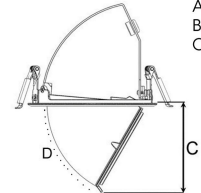

AMBER MINI 3000, 930 (BBBL), FLOOD W/GLASS, BLACK

ITAB

- ✓ Huomaamaton ja siistin näköinen katto
- ✓ Saatavilla eri kokovaihtoehdoissa ja valovirtapaketeissa
- ✓ Asennus ilman työkaluja
- ✓ Saatavilla valkoisena, mustana ja harmaana
- ✓ Sisäänvedettävä ja kääntyvä

TECHNICAL SPECIFICATION

| | |
|------------------------------|-----------------------|
| Product Code | 296-772-20 |
| Colour | Black |
| Control | On/off |
| CRI light colour | 930 (BBBL) |
| Delivered lumen output lm | 2841 |
| Driver | Stand alone, included |
| EEL | E |
| Light distribution | Flood |
| Lightsource | LED COB |
| Mains input voltage | 220-240 V |
| Measurements A | 131 |
| Measurements B | 101 |
| Measurements C | 114 |
| Mounting | Recessed |
| Position | 360°/60° |
| Lifetime | L80 B10, 50.000h |
| Protection | IP 20, class III |
| Sawing instructions diameter | 124 |
| Start Time | Instant |
| System power W | 21,6 |
| Unit | mm |
| Weight | 0,55 |

A= 131mm
B= 101mm
C= 114mm

| Spot | Medium | Flood | Wide Flood |
|------|--------|-------|------------|
| 16° | 28° | 40° | 65° |
| m | φ | m | φ |
| 1.0 | 0.28 | 1.0 | 0.73 |
| 2.0 | 0.56 | 2.0 | 1.46 |
| 3.0 | 0.83 | 3.0 | 2.18 |
| 1.0 | 0.50 | 1.0 | 1.28 |
| 2.0 | 1.00 | 2.0 | 2.56 |
| 3.0 | 1.51 | 3.0 | 3.84 |

124mm