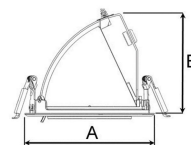

TECHNICAL SPECIFICATION

Product Code	296-502-20
Colour	Black
Control	On/off
CRI light colour	930
Delivered lumen output lm	1266
Driver	Stand alone, included
EEL	E
Light distribution	Flood
Lightsource	LED COB
Mains input voltage	220-240 V
Measurements A	131
Measurements B	101
Measurements C	114
Mounting	Recessed
Position	360°/60°
Lifetime	L80 B10, 50.000h
Protection	IP 20, class III
Sawing instructions diameter	124
Start Time	Instant
System power W	9,3
Unit	mm
Weight	0,55

A= 131mm
B= 101mm
C= 114mm

Spot	Medium	Flood	Wide Flood
16°	28°	40°	65°
m	m	m	m
o	o	o	o
1.0	1.0	1.0	1.0
0.28	0.50	0.73	1.28
2.0	2.0	2.0	2.0
0.56	1.00	1.46	2.56
3.0	3.0	3.0	3.0
0.83	1.51	2.18	3.84

124mm