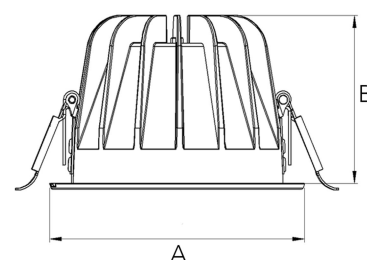

TITAN 4000, 930 (BBBL), WIDE FLOOD W/ GLASS, WHITE

ITAB

- ✓ Pour un plafond à l'aspect net et discret
- ✓ Disponible en différentes tailles et puissances lumineuses
- ✓ Installation sans outil
- ✓ Disponible en blanc, noir et gris

TECHNICAL SPECIFICATION

Product Code	271-513-10
Colour	White
Control	On/off
CRI light colour	930 (BBBL)
Delivered lumen output lm	3766
Driver	Stand alone, included
EEL	E
Light distribution	Wide flood
Lightsource	LED COB
Mains input voltage	220-240 V
Measurements A	144
Measurements B	90
Mounting	Recessed
Position	Fixed
Lifetime	L80 B10, 50.000h
Protection	IP 20, class III
Sawing instructions diameter	128
Start Time	Instant
System power W	30,1
Unit	mm
Weight	0,55

A= 144mm, B= 90mm

Spot	Medium	Flood	Wide Flood
14°	26°	37°	55°
m	ø	m	ø
1.0	0.24	1.0	0.47
2.0	0.48	2.0	0.94
3.0	0.72	3.0	1.41
1.0	0.68	1.0	1.05
2.0	1.35	2.0	2.10
3.0	2.03	3.0	3.15

128mm