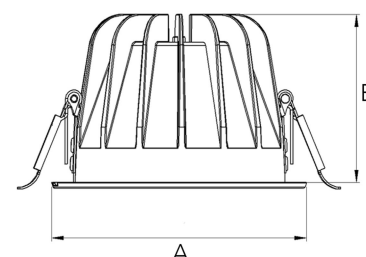

TITAN 4000, 930 (BBBL), WIDE FLOOD, GREY

ITAB

- ✓ Pour un plafond à l'aspect net et discret
- ✓ Disponible en différentes tailles et puissances lumineuses
- ✓ Installation sans outil
- ✓ Disponible en blanc, noir et gris

TECHNICAL SPECIFICATION

Product Code	271-513-30
Colour	Grey
Control	On/off
CRI light colour	930 (BBBL)
Delivered lumen output lm	3850
Driver	Stand alone, included
EEL	E
Light distribution	Wide flood
Lightsource	LED COB
Mains input voltage	220-240 V
Measurements A	144
Measurements B	90
Mounting	Recessed
Position	Fixed
Lifetime	L80 B10, 50.000h
Protection	IP 20, class III
Sawing instructions diameter	128
Start Time	Instant
System power W	35
Unit	mm
Weight	0,55

A= 144mm, B= 90mm

Spot	Medium	Flood	Wide Flood				
	14°	26°	37°	55°			
m	ø	m	ø	m	ø		
1.0	0.24	1.0	0.47	1.0	0.68	1.0	1.05
2.0	0.48	2.0	0.94	2.0	1.35	2.0	2.10
3.0	0.72	3.0	1.41	3.0	2.03	3.0	3.15

128mm