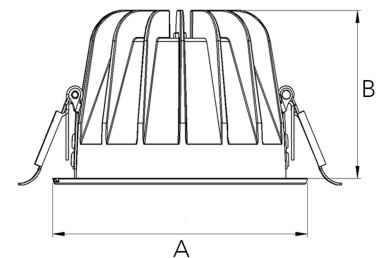

TITAN 4000, 930 (BBBL), WIDE FLOOD, BLACK

ITAB

- ✓ Pour un plafond à l'aspect net et discret
- ✓ Disponible en différentes tailles et puissances lumineuses
- ✓ Installation sans outil
- ✓ Disponible en blanc, noir et gris

TECHNICAL SPECIFICATION

Product Code	271-513-20
Colour	Black
Control	On/off
CRI light colour	930 (BBBL)
Delivered lumen output lm	3850
Driver	Stand alone, included
EEL	E
Light distribution	Wide flood
Lightsources	LED COB
Mains input voltage	220-240 V
Measurements A	144
Measurements B	90
Mounting	Recessed
Position	Fixed
Lifetime	L80 B10, 50.000h
Protection	IP 20, class III
Sawing instructions diameter	128
Start Time	Instant
System power W	35
Unit	mm
Weight	0,55

A= 144mm, B= 90mm

Spot	Medium		Flood		Wide Flood		
	14°	26°	37°	55°			
m	ø	m	ø	m	ø	m	ø
1.0	0.24	1.0	0.47	1.0	0.68	1.0	1.05
2.0	0.48	2.0	0.94	2.0	1.35	2.0	2.10
3.0	0.72	3.0	1.41	3.0	2.03	3.0	3.15

128mm