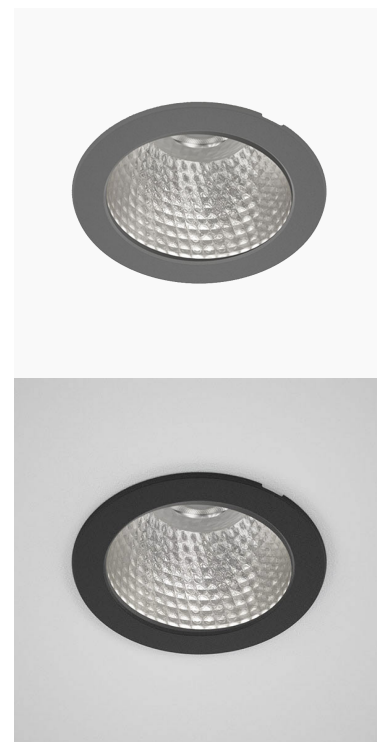

TITAN 4000, 930 (BBBL), SPOT W/ GLASS, GREY

ITAB

- ✓ Pour un plafond à l'aspect net et discret
- ✓ Disponible en différentes tailles et puissances lumineuses
- ✓ Installation sans outil
- ✓ Disponible en blanc, noir et gris

TECHNICAL SPECIFICATION

Product Code	271-510-30
Colour	Grey
Control	On/off
CRI light colour	930 (BBBL)
Delivered lumen output lm	3766
Driver	Stand alone, included
EEL	E
Light distribution	Spot
Lightsources	LED COB
Mains input voltage	220-240 V
Measurements A	144
Measurements B	90
Mounting	Recessed
Position	Fixed
Lifetime	L80 B10, 50.000h
Protection	IP20/IP44 with front glass. IP20 without front glass
Sawing instructions diameter	128
Start Time	Instant
System power W	30,1
Unit	mm
Weight	0,55

A= 144mm, B= 90mm

Spot	Medium		Flood		Wide Flood		
	14°	26°	37°	55°			
m	ø	m	ø	m	ø	m	ø
1.0	0.24	1.0	0.47	1.0	0.68	1.0	1.05
2.0	0.48	2.0	0.94	2.0	1.35	2.0	2.10
3.0	0.72	3.0	1.41	3.0	2.03	3.0	3.15

128mm