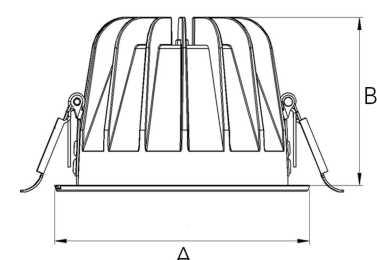

TITAN 4000, 930 (BBBL), SPOT W/ GLASS, GREY

ITAB

- ✓ Pour un plafond à l'aspect net et discret
- ✓ Disponible en différentes tailles et puissances lumineuses
- ✓ Installation sans outil
- ✓ Disponible en blanc, noir et gris

TECHNICAL SPECIFICATION

Product Code	271-510-30
Colour	Grey
Control	On/off
CRI light colour	930 (BBBL)
Delivered lumen output lm	3766
Driver	Stand alone, included
EEL	E
Light distribution	Spot
Lightsources	LED COB
Mains input voltage	220-240 V
Measurements A	144
Measurements B	90
Mounting	Recessed
Position	Fixed
Lifetime	L80 B10, 50.000h
Protection	IP20/IP44 with front glass. IP20 without front glass
Sawing instructions diameter	128
Start Time	Instant
System power W	30,1
Unit	mm
Weight	0,55

A= 144mm, B= 90mm

Spot	Medium		Flood		Wide Flood		
	14°	26°	37°	55°			
m	ø	m	ø	m	ø	m	ø
1.0	0.24	1.0	0.47	1.0	0.68	1.0	1.05
2.0	0.48	2.0	0.94	2.0	1.35	2.0	2.10
3.0	0.72	3.0	1.41	3.0	2.03	3.0	3.15

128mm