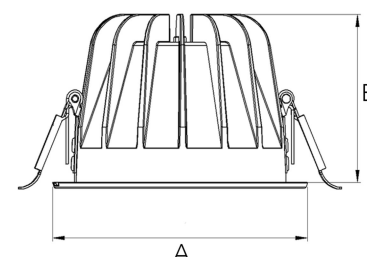

TITAN 4000, 930 (BBBL), SPOT, BLACK

ITAB

- ✓ Pour un plafond à l'aspect net et discret
- ✓ Disponible en différentes tailles et puissances lumineuses
- ✓ Installation sans outil
- ✓ Disponible en blanc, noir et gris

TECHNICAL SPECIFICATION

Product Code	271-510-20
Colour	Black
Control	On/off
CRI light colour	930 (BBBL)
Delivered lumen output lm	3850
Driver	Stand alone, included
EEL	E
Light distribution	Spot
Lightsources	LED COB
Mains input voltage	220-240 V
Measurements A	144
Measurements B	90
Mounting	Recessed
Position	Fixed
Lifetime	L80 B10, 50.000h
Protection	IP20/IP44 with front glass. IP20 without front glass
Sawing instructions diameter	128
Start Time	Instant
System power W	35
Unit	mm
Weight	0,55

A= 144mm, B= 90mm

Spot	Medium	Flood	Wide Flood
14°	26°	37°	55°
m	m	m	m
1.0	1.0	1.0	1.0
2.0	2.0	2.0	2.0
3.0	3.0	3.0	3.0
0.24	0.47	0.68	1.05
0.48	0.94	1.35	2.10
0.72	1.41	2.03	3.15

128mm