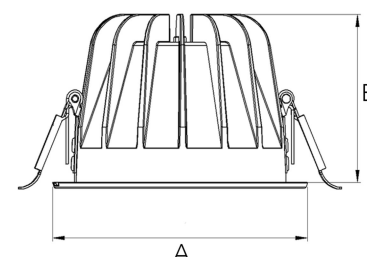

TITAN 4000, 930 (BBBL), SPOT, WHITE

ITAB

- ✓ Pour un plafond à l'aspect net et discret
- ✓ Disponible en différentes tailles et puissances lumineuses
- ✓ Installation sans outil
- ✓ Disponible en blanc, noir et gris

TECHNICAL SPECIFICATION

Product Code	271-510-10
Colour	White
Control	On/off
CRI light colour	930 (BBBL)
Delivered lumen output lm	3850
Driver	Stand alone, included
EEL	E
Light distribution	Spot
Lightsource	LED COB
Mains input voltage	220-240 V
Measurements A	144
Measurements B	90
Mounting	Recessed
Position	Fixed
Lifetime	L80 B10, 50.000h
Protection	IP20/IP44 with front glass. IP20 without front glass
Sawing instructions diameter	128
Start Time	Instant
System power W	35
Unit	mm
Weight	0,55

A= 144mm, B= 90mm

Spot	Medium	Flood	Wide Flood
14°	26°	37°	55°
m	m	m	m
1.0	0.24	1.0	1.05
2.0	0.48	2.0	2.10
3.0	0.72	3.0	3.15
		1.0	
		2.0	
		3.0	
		1.35	
		2.03	

128mm