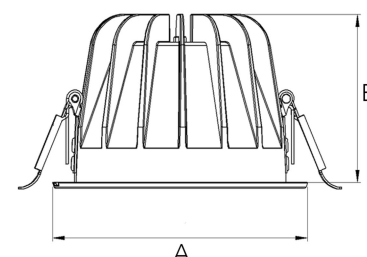

# TITAN 4000, 930 (BBBL), MEDIUM, GREY

ITAB

- ✓ Pour un plafond à l'aspect net et discret
- ✓ Disponible en différentes tailles et puissances lumineuses
- ✓ Installation sans outil
- ✓ Disponible en blanc, noir et gris

## TECHNICAL SPECIFICATION

Product Code	271-511-30
Colour	Grey
Control	On/off
CRI light colour	930 (BBBL)
Delivered lumen output lm	3850
Driver	Stand alone, included
EEL	E
Light distribution	Medium
Lightsources	LED COB
Mains input voltage	220-240 V
Measurements A	144
Measurements B	90
Mounting	Recessed
Position	Fixed
Lifetime	L80 B10, 50.000h
Protection	IP20/IP44 with front glass. IP20 without front glass
Sawing instructions diameter	128
Start Time	Instant
System power W	35
Unit	mm
Weight	0,55

A= 144mm, B= 90mm

Spot	Medium		Flood		Wide Flood	
	14°	26°	37°	55°		
m	0.24	0.47	0.68	1.05		
1.0	0.24	0.47	0.68	1.05		
2.0	0.48	0.94	1.35	2.10		
3.0	0.72	1.41	2.03	3.15		

128mm