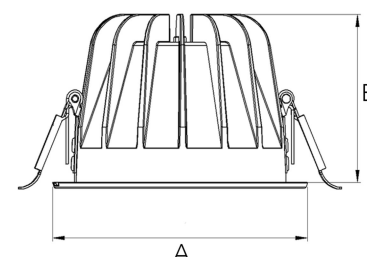

TITAN 3000, 930 (BBBL), MEDIUM, GREY

ITAB

- ✓ Pour un plafond à l'aspect net et discret
- ✓ Disponible en différentes tailles et puissances lumineuses
- ✓ Installation sans outil
- ✓ Disponible en blanc, noir et gris

TECHNICAL SPECIFICATION

Product Code	271-501-30
Colour	Grey
Control	On/off
CRI light colour	930 (BBBL)
Delivered lumen output lm	2700
Driver	Stand alone, included
EEL	E
Light distribution	Medium
Lightsources	LED COB
Mains input voltage	220-240 V
Measurements A	144
Measurements B	90
Mounting	Recessed
Position	Fixed
Lifetime	L80 B10, 50.000h
Protection	IP20/IP44 with front glass. IP20 without front glass
Sawing instructions diameter	128
Start Time	Instant
System power W	22
Unit	mm
Weight	0,55

A= 144mm, B= 90mm

Spot	Medium		Flood		Wide Flood		
	14°	26°	37°	55°			
m	ø	m	ø	m	ø	m	ø
1.0	0.24	1.0	0.47	1.0	0.68	1.0	1.05
2.0	0.48	2.0	0.94	2.0	1.35	2.0	2.10
3.0	0.72	3.0	1.41	3.0	2.03	3.0	3.15

128mm