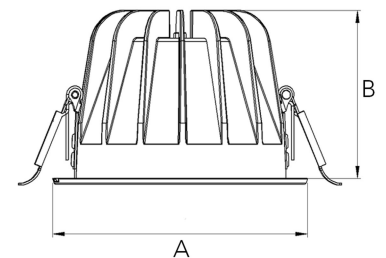

# TITAN 3000, 930 (BBBL), MEDIUM, BLACK

ITAB

- ✓ Pour un plafond à l'aspect net et discret
- ✓ Disponible en différentes tailles et puissances lumineuses
- ✓ Installation sans outil
- ✓ Disponible en blanc, noir et gris

## TECHNICAL SPECIFICATION

Product Code	271-501-20
Colour	Black
Control	On/off
CRI light colour	930 (BBBL)
Delivered lumen output lm	2700
Driver	Stand alone, included
EEL	E
Light distribution	Medium
Lightsource	LED COB
Mains input voltage	220-240 V
Measurements A	144
Measurements B	90
Mounting	Recessed
Position	Fixed
Lifetime	L80 B10, 50.000h
Protection	IP20/IP44 with front glass. IP20 without front glass
Sawing instructions diameter	128
Start Time	Instant
System power W	22
Unit	mm
Weight	0,55

A= 144mm, B= 90mm

Spot	Medium		Flood		Wide Flood		
	14°	26°	37°	55°			
m	ø	m	ø	m	ø	m	ø
1.0	0.24	1.0	0.47	1.0	0.68	1.0	1.05
2.0	0.48	2.0	0.94	2.0	1.35	2.0	2.10
3.0	0.72	3.0	1.41	3.0	2.03	3.0	3.15

128mm