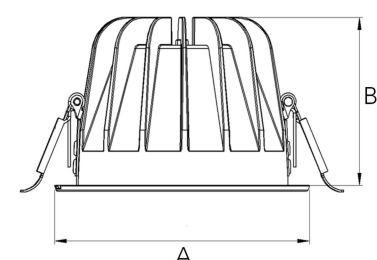

TITAN 3000, 930 (BBBL), MEDIUM W/ GLASS, WHITE ITAB

- ✓ Pour un plafond à l'aspect net et discret
- ✓ Disponible en différentes tailles et puissances lumineuses
- ✓ Installation sans outil
- ✓ Disponible en blanc, noir et gris

TECHNICAL SPECIFICATION

Product Code	271-501-10
Colour	White
Control	On/off
CRI light colour	930 (BBBL)
Delivered lumen output lm	2841
Driver	Stand alone, included
EEL	E
Light distribution	Medium
Lightsources	LED COB
Mains input voltage	220-240 V
Measurements A	144
Measurements B	90
Mounting	Recessed
Position	Fixed
Lifetime	L80 B10, 50.000h
Protection	IP20/IP44 with front glass. IP20 without front glass
Sawing instructions diameter	128
Start Time	Instant
System power W	21,6
Unit	mm
Weight	0,55

A= 144mm, B= 90mm

Spot	Medium		Flood		Wide Flood	
	14°	26°	37°	55°		
m	0.24	0.47	0.68	1.05		
1.0	0.24	0.47	0.68	1.05		
2.0	0.48	0.94	1.35	2.10		
3.0	0.72	1.41	2.03	3.15		

128mm