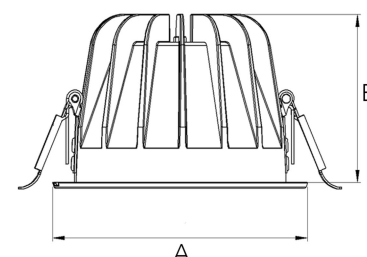

# TITAN 4000, 930 (BBBL), FLOOD, WHITE

ITAB

- ✓ Pour un plafond à l'aspect net et discret
- ✓ Disponible en différentes tailles et puissances lumineuses
- ✓ Installation sans outil
- ✓ Disponible en blanc, noir et gris

## TECHNICAL SPECIFICATION

Product Code	271-512-10
Colour	White
Control	On/off
CRI light colour	930 (BBBL)
Delivered lumen output lm	3850
Driver	Stand alone, included
EEL	E
Light distribution	Flood
Lightsource	LED COB
Mains input voltage	220-240 V
Measurements A	144
Measurements B	90
Mounting	Recessed
Position	Fixed
Lifetime	L80 B10, 50.000h
Protection	IP20/IP44 with front glass. IP20 without front glass
Sawing instructions diameter	128
Start Time	Instant
System power W	35
Unit	mm
Weight	0,55

A= 144mm, B= 90mm

Spot	Medium		Flood		Wide Flood		
	14°	26°	37°	55°			
m	ø	m	ø	m	ø	m	ø
1.0	0.24	1.0	0.47	1.0	0.68	1.0	1.05
2.0	0.48	2.0	0.94	2.0	1.35	2.0	2.10
3.0	0.72	3.0	1.41	3.0	2.03	3.0	3.15

128mm