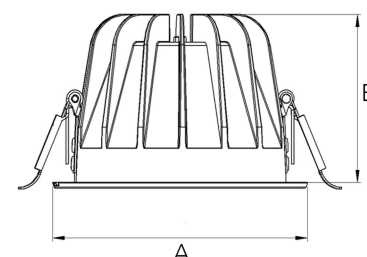

TITAN 3000, 930 (BBBL), FLOOD, GREY

ITAB

- ✓ Pour un plafond à l'aspect net et discret
- ✓ Disponible en différentes tailles et puissances lumineuses
- ✓ Installation sans outil
- ✓ Disponible en blanc, noir et gris

TECHNICAL SPECIFICATION

Product Code	271-502-30
Colour	Grey
Control	On/off
CRI light colour	930 (BBBL)
Delivered lumen output lm	2700
Driver	Stand alone, included
EEL	E
Light distribution	Flood
Lightsource	LED COB
Mains input voltage	220-240 V
Measurements A	144
Measurements B	90
Mounting	Recessed
Position	Fixed
Lifetime	L80 B10, 50.000h
Protection	IP20/IP44 with front glass. IP20 without front glass
Sawing instructions diameter	128
Start Time	Instant
System power W	22
Unit	mm
Weight	0,55

A= 144mm, B= 90mm

Spot	Medium		Flood		Wide Flood		
	14°	26°	37°	55°			
m	ø	m	ø	m	ø	m	ø
1.0	0.24	1.0	0.47	1.0	0.68	1.0	1.05
2.0	0.48	2.0	0.94	2.0	1.35	2.0	2.10
3.0	0.72	3.0	1.41	3.0	2.03	3.0	3.15

128mm