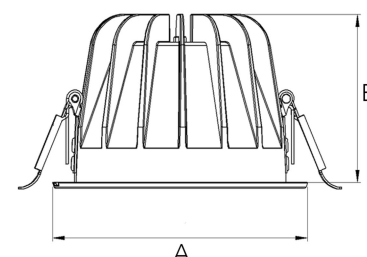

TITAN 3000, 930 (BBBL), FLOOD, BLACK

ITAB

- ✓ Pour un plafond à l'aspect net et discret
- ✓ Disponible en différentes tailles et puissances lumineuses
- ✓ Installation sans outil
- ✓ Disponible en blanc, noir et gris

TECHNICAL SPECIFICATION

Product Code	271-502-20
Colour	Black
Control	On/off
CRI light colour	930 (BBBL)
Delivered lumen output lm	2700
Driver	Stand alone, included
EEL	E
Light distribution	Flood
Lightsources	LED COB
Mains input voltage	220-240 V
Measurements A	144
Measurements B	90
Mounting	Recessed
Position	Fixed
Lifetime	L80 B10, 50.000h
Protection	IP20/IP44 with front glass. IP20 without front glass
Sawing instructions diameter	128
Start Time	Instant
System power W	22
Unit	mm
Weight	0,55

A= 144mm, B= 90mm

Spot	Medium		Flood		Wide Flood		
	14°	26°	37°	55°			
m	ø	m	ø	m	ø	m	ø
1.0	0.24	1.0	0.47	1.0	0.68	1.0	1.05
2.0	0.48	2.0	0.94	2.0	1.35	2.0	2.10
3.0	0.72	3.0	1.41	3.0	2.03	3.0	3.15

128mm