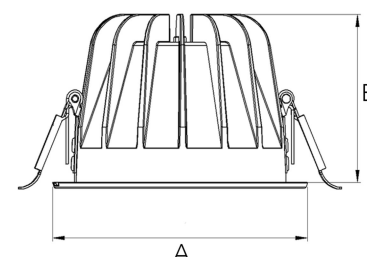

TITAN 3000, 930 (BBBL), FLOOD, WHITE

ITAB

- ✓ Pour un plafond à l'aspect net et discret
- ✓ Disponible en différentes tailles et puissances lumineuses
- ✓ Installation sans outil
- ✓ Disponible en blanc, noir et gris

TECHNICAL SPECIFICATION

Product Code	271-502-10
Colour	White
Control	On/off
CRI light colour	930 (BBBL)
Delivered lumen output lm	2700
Driver	Stand alone, included
EEL	E
Light distribution	Flood
Lightsource	LED COB
Mains input voltage	220-240 V
Measurements A	144
Measurements B	90
Mounting	Recessed
Position	Fixed
Lifetime	L80 B10, 50.000h
Protection	IP20/IP44 with front glass. IP20 without front glass
Sawing instructions diameter	128
Start Time	Instant
System power W	22
Unit	mm
Weight	0,55

A= 144mm, B= 90mm

Spot	Medium		Flood		Wide Flood		
	14°	26°	37°	55°			
m	ø	m	ø	m	ø	m	ø
1.0	0.24	1.0	0.47	1.0	0.68	1.0	1.05
2.0	0.48	2.0	0.94	2.0	1.35	2.0	2.10
3.0	0.72	3.0	1.41	3.0	2.03	3.0	3.15

128mm