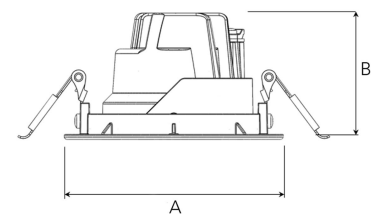

MOON MICRO 1200, 930 (BBBL), WIDE FLOOD, WHITE

ITAB

- ✓ Pour un plafond net et discret
- ✓ Disponible en différentes tailles et puissances lumineuses
- ✓ Installation sans outil
- ✓ Disponible en blanc, noir et gris
- ✓ Petit, inclinable et pivotant

TECHNICAL SPECIFICATION

Product Code	345-503-10
Colour	White
Control	On/off
CRI light colour	930 (BBBL)
Delivered lumen output lm	1150
Driver	Stand alone, included
EEL	E
Light distribution	Wide flood
Lightsource	LED COB
Mains input voltage	220-240 V
Measurements A	87
Measurements B	54
Mounting	Recessed
Position	360°/35°
Lifetime	L80 B10, 50.000h
Protection	IP 20, class III
Sawing instructions diameter	81
Start Time	Instant
System power W	11
Unit	mm
Weight	0,25

A= 87mm B= 54mm

Spot	Medium	Flood	Wide Flood
15°	27°	36°	56°
m	ø	m	ø
1.0	0.26	1.0	0.47
2.0	0.53	2.0	0.95
3.0	0.79	3.0	1.42
1.0	0.65	1.0	1.30
2.0	1.30	2.0	2.12
3.0	1.95	3.0	3.18

81mm