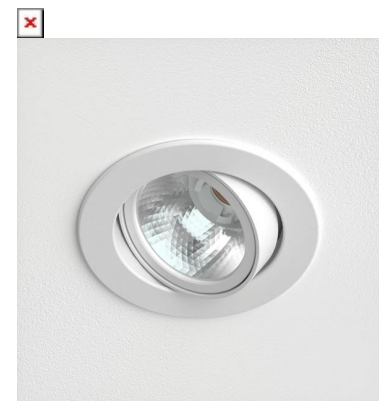

MOON MICRO 1200, 930 (BBBL), SPOT, GREY

ITAB

- ✓ Pour un plafond net et discret
- ✓ Disponible en différentes tailles et puissances lumineuses
- ✓ Installation sans outil
- ✓ Disponible en blanc, noir et gris
- ✓ Petit, inclinable et pivotant

TECHNICAL SPECIFICATION

Product Code	345-500-30
Colour	Grey
Control	On/off
CRI light colour	930 (BBBL)
Delivered lumen output lm	1150
Driver	Stand alone, included
EEL	E
Light distribution	Spot
Lightsource	LED COB
Mains input voltage	220-240 V
Measurements A	87
Measurements B	54
Mounting	Recessed
Position	360°/35°
Lifetime	L80 B10, 50.000h
Protection	IP 20, class III
Sawing instructions diameter	81
Start Time	Instant
System power W	11
Unit	mm
Weight	0,25