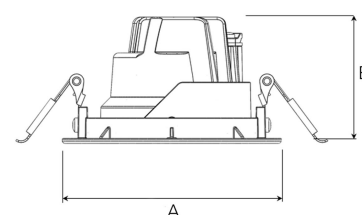

MOON MICRO 1200, 930 (BBBL), SPOT, GREY

ITAB

- ✓ Pour un plafond net et discret
- ✓ Disponible en différentes tailles et puissances lumineuses
- ✓ Installation sans outil
- ✓ Disponible en blanc, noir et gris
- ✓ Petit, inclinable et pivotant

TECHNICAL SPECIFICATION

Product Code	345-500-30
Colour	Grey
Control	On/off
CRI light colour	930 (BBBL)
Delivered lumen output lm	1150
Driver	Stand alone, included
EEL	E
Light distribution	Spot
Lightsource	LED COB
Mains input voltage	220-240 V
Measurements A	87
Measurements B	54
Mounting	Recessed
Position	360°/35°
Lifetime	L80 B10, 50.000h
Protection	IP 20, class III
Sawing instructions diameter	81
Start Time	Instant
System power W	11
Unit	mm
Weight	0,25

A= 87mm B= 54mm

Spot	Medium	Flood	Wide Flood
15°	27°	36°	56°
m	0	0	0
1.0	0.26	0.47	0.65
2.0	0.53	0.95	1.30
3.0	0.79	1.42	1.95
1.0	0.26	0.47	0.65
2.0	0.53	0.95	1.30
3.0	0.79	1.42	1.95
1.0	0.26	0.47	0.65
2.0	0.53	0.95	1.30
3.0	0.79	1.42	1.95