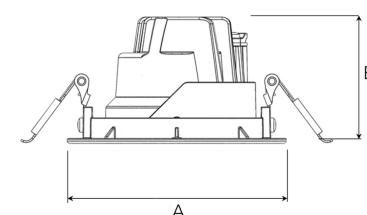

# MOON MICRO 1200, 930 (BBBL), FLOOD, BLACK

ITAB

- ✓ Pour un plafond net et discret
- ✓ Disponible en différentes tailles et puissances lumineuses
- ✓ Installation sans outil
- ✓ Disponible en blanc, noir et gris
- ✓ Petit, inclinable et pivotant

A= 87mm B= 54mm

Spot	15°	Medium	27°	Flood	36°	Wide Flood	56°
m	0	m	0	m	0	m	0
1.0	0.26	1.0	0.47	1.0	0.65	1.0	1.06
2.0	0.53	2.0	0.95	2.0	1.30	2.0	2.12
3.0	0.79	3.0	1.42	3.0	1.95	3.0	3.18

81mm

## TECHNICAL SPECIFICATION

Product Code	345-502-20
Colour	Black
Control	On/off
CRI light colour	930 (BBBL)
Delivered lumen output lm	1150
Driver	Stand alone, included
EEL	E
Light distribution	Flood
Lightsource	LED COB
Mains input voltage	220-240 V
Measurements A	87
Measurements B	54
Mounting	Recessed
Position	360°/35°
Lifetime	L80 B10, 50.000h
Protection	IP 20, class III
Sawing instructions diameter	81
Start Time	Instant
System power W	11
Unit	mm
Weight	0,25