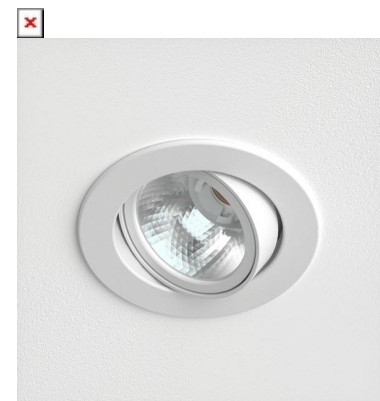

# MOON MICRO 1200, 930 (BBBL), FLOOD, BLACK

ITAB

- ✓ Pour un plafond net et discret
- ✓ Disponible en différentes tailles et puissances lumineuses
- ✓ Installation sans outil
- ✓ Disponible en blanc, noir et gris
- ✓ Petit, inclinable et pivotant

A= 87mm B= 54mm

Spot	15°	Medium	27°	Flood	36°	Wide Flood	56°
m	0	m	0	m	0	m	0
1.0	0.26	1.0	0.47	1.0	0.65	1.0	1.06
2.0	0.53	2.0	0.95	2.0	1.30	2.0	2.12
3.0	0.79	3.0	1.42	3.0	1.95	3.0	3.18

81mm

## TECHNICAL SPECIFICATION

Product Code	345-502-20
Colour	Black
Control	On/off
CRI light colour	930 (BBBL)
Delivered lumen output lm	1150
Driver	Stand alone, included
EEL	E
Light distribution	Flood
Lightsource	LED COB
Mains input voltage	220-240 V
Measurements A	87
Measurements B	54
Mounting	Recessed
Position	360°/35°
Lifetime	L80 B10, 50.000h
Protection	IP 20, class III
Sawing instructions diameter	81
Start Time	Instant
System power W	11
Unit	mm
Weight	0,25