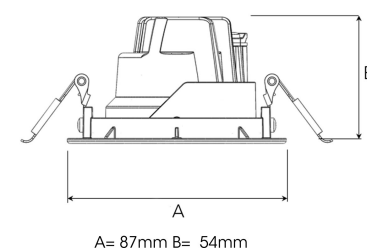

MOON MICRO 1200, 930 (BBBL), FLOOD, WHITE

ITAB

- ✓ Pour un plafond net et discret
- ✓ Disponible en différentes tailles et puissances lumineuses
- ✓ Installation sans outil
- ✓ Disponible en blanc, noir et gris
- ✓ Petit, inclinable et pivotant

Spot	15°	Medium	27°	Flood	36°	Wide Flood	56°
m	0	m	0	m	0	m	0
1.0	0.26	1.0	0.47	1.0	0.65	1.0	1.06
2.0	0.53	2.0	0.95	2.0	1.30	2.0	2.12
3.0	0.79	3.0	1.42	3.0	1.95	3.0	3.18

81mm

TECHNICAL SPECIFICATION

Product Code	345-502-10
Colour	White
Control	On/off
CRI light colour	930 (BBBL)
Delivered lumen output lm	1150
Driver	Stand alone, included
EEL	E
Light distribution	Flood
Lightsource	LED COB
Mains input voltage	220-240 V
Measurements A	87
Measurements B	54
Mounting	Recessed
Position	360°/35°
Lifetime	L80 B10, 50.000h
Protection	IP 20, class III
Sawing instructions diameter	81
Start Time	Instant
System power W	11
Unit	mm
Weight	0,25