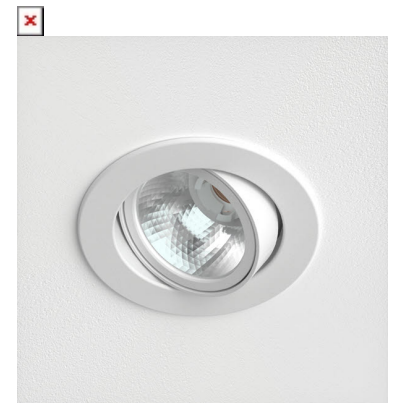

MOON MICRO 1200, 930 (BBBL), SPOT, WHITE

- ✓ Pour un plafond net et discret
- ✓ Disponible en différentes tailles et puissances lumineuses
- ✓ Installation sans outil
- ✓ Disponible en blanc, noir et gris
- ✓ Petit, inclinable et pivotant

TECHNICAL SPECIFICATION

Product Code	345-500-10
Colour	White
Control	On/off
CRI light colour	930 (BBBL)
Delivered lumen output lm	1150
Driver	Stand alone, included
EEL	E
Light distribution	Spot
Lightsource	LED COB
Mains input voltage	220-240 V
Measurements A	87
Measurements B	54
Mounting	Recessed
Position	360°/35°
Lifetime	L80 B10, 50.000h
Protection	IP 20, class III
Sawing instructions diameter	81
Start Time	Instant
System power W	11
Unit	mm
Weight	0,25