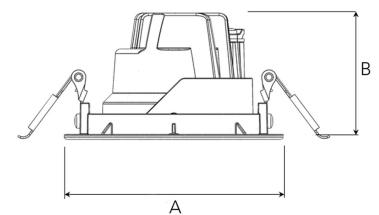

MOON MICRO 1200, 930 (BBBL), SPOT, WHITE

- ✓ Pour un plafond net et discret
- ✓ Disponible en différentes tailles et puissances lumineuses
- ✓ Installation sans outil
- ✓ Disponible en blanc, noir et gris
- ✓ Petit, inclinable et pivotant

TECHNICAL SPECIFICATION

Product Code	345-500-10
Colour	White
Control	On/off
CRI light colour	930 (BBBL)
Delivered lumen output lm	1150
Driver	Stand alone, included
EEL	E
Light distribution	Spot
Lightsource	LED COB
Mains input voltage	220-240 V
Measurements A	87
Measurements B	54
Mounting	Recessed
Position	360°/35°
Lifetime	L80 B10, 50.000h
Protection	IP 20, class III
Sawing instructions diameter	81
Start Time	Instant
System power W	11
Unit	mm
Weight	0,25

A= 87mm B= 54mm

Spot	Medium	Flood	Wide Flood
15°	27°	36°	56°
m	0	0	0
1.0	0.26	0.47	0.65
2.0	0.53	0.95	1.30
3.0	0.79	1.42	1.95
1.0	0.26	0.47	0.65
2.0	0.53	0.95	1.30
3.0	0.79	1.42	1.95
1.0	0.26	0.47	0.65
2.0	0.53	0.95	1.30
3.0	0.79	1.42	1.95