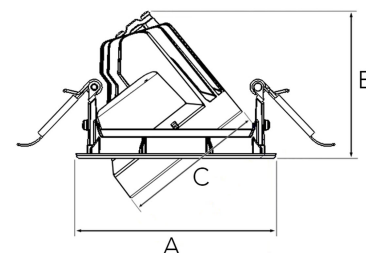

MOON MINI 1500, 930 (BBBL), WIDE FLOOD, BLACK

ITAB

- ✓ Pour un plafond à l'aspect net et discret
- ✓ Disponible en différentes tailles et puissances lumineuses
- ✓ Installation sans outil
- ✓ Disponible en blanc, noir et gris
- ✓ Inclinable et pivotant

TECHNICAL SPECIFICATION

Product Code	315-503-20
Colour	Black
Control	On/off
CRI light colour	930 (BBBL)
Delivered lumen output lm	1266
Driver	Stand alone, included
EEI	E
Light distribution	Wide flood
Lightsource	LED COB
Mains input voltage	220-240 V
Measurements A	120
Measurements B	88
Measurements C	85
Mounting	Recessed
Position	360°/40°
Lifetime	L80 B10, 50.000h
Protection	IP 20, class III
Sawing instructions diameter	112
Start Time	Instant
System power W	9,3
Unit	mm
Weight	0.45

A= 120mm B= 88mm C= 85mm

Spot	Medium	Flood	Wide Flood
16°	28°	40°	65°
m	m	m	m
o	o	o	o
1.0	1.0	1.0	1.0
2.0	2.0	2.0	2.0
3.0	3.0	3.0	3.0
0.28	0.50	0.73	1.28
0.56	1.00	1.46	2.56
0.83	1.51	2.18	3.84

112mm