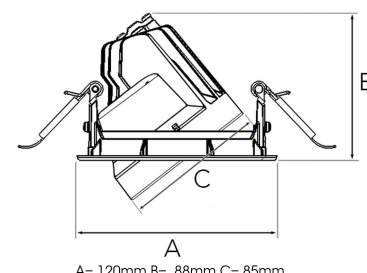

# MOON MINI 2500, 930 (BBBL), SPOT, WHITE

ITAB

- ✓ Pour un plafond à l'aspect net et discret
- ✓ Disponible en différentes tailles et puissances lumineuses
- ✓ Installation sans outil
- ✓ Disponible en blanc, noir et gris
- ✓ Inclinaison et pivotant

## TECHNICAL SPECIFICATION

Product Code	315-560-10
Colour	White
Control	On/off
CRI light colour	930 (BBBL)
Delivered lumen output lm	2468
Driver	Stand alone, included
EEI	E
Light distribution	Spot
Lightsource	LED COB
Mains input voltage	220-240 V
Measurements A	120
Measurements B	88
Measurements C	85
Mounting	Recessed
Position	360°/40°
Lifetime	L80 B10, 50.000h
Protection	IP 20, class III
Sawing instructions diameter	112
Start Time	Instant
System power W	18,4
Unit	mm
Weight	0.45

Spot	Medium	Flood	Wide Flood
16°	28°	40°	65°
m	m	m	m
o	o	o	o
1.0	0.28	0.50	1.28
2.0	0.56	1.00	2.56
3.0	0.83	1.51	3.84

112mm