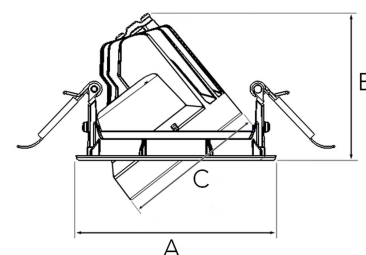

MOON MINI 2000, 930 (BBBL), MEDIUM, WHITE

ITAB

- ✓ Pour un plafond à l'aspect net et discret
- ✓ Disponible en différentes tailles et puissances lumineuses
- ✓ Installation sans outil
- ✓ Disponible en blanc, noir et gris
- ✓ Inclinaison et pivotant

TECHNICAL SPECIFICATION

Product Code	315-511-10
Colour	White
Control	On/off
CRI light colour	930 (BBBL)
Delivered lumen output lm	1689
Driver	Stand alone, included
EEI	E
Light distribution	Medium
Lightsource	LED COB
Mains input voltage	220-240 V
Measurements A	120
Measurements B	88
Measurements C	85
Mounting	Recessed
Position	360°/40°
Lifetime	L80 B10, 50.000h
Protection	IP 20, class III
Sawing instructions diameter	112
Start Time	Instant
System power W	12,5
Unit	mm
Weight	0.45

A= 120mm B= 88mm C= 85mm

Spot	Medium	Flood	Wide Flood
16°	28°	40°	65°
m	o	m	o
1.0	0.28	1.0	0.50
2.0	0.56	2.0	1.00
3.0	0.83	3.0	1.51
1.0	0.73	1.0	1.28
2.0	1.46	2.0	2.56
3.0	2.18	3.0	3.84

112mm