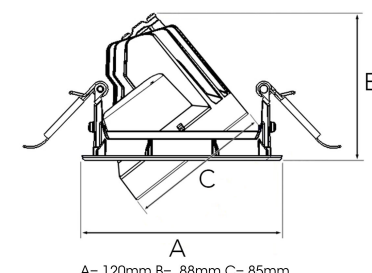

# MOON MINI 1500, 930 (BBBL), MEDIUM, WHITE

ITAB

- ✓ Pour un plafond à l'aspect net et discret
- ✓ Disponible en différentes tailles et puissances lumineuses
- ✓ Installation sans outil
- ✓ Disponible en blanc, noir et gris
- ✓ Inclinaison et pivotant

A= 120mm B= 88mm C= 85mm

Spot	Medium	Flood	Wide Flood
16°	28°	40°	65°
m	m	m	m
o	o	o	o
1.0	0.28	0.50	1.28
2.0	0.56	1.00	2.56
3.0	0.83	1.51	3.84

112mm

## TECHNICAL SPECIFICATION

Product Code	315-501-10
Colour	White
Control	On/off
CRI light colour	930 (BBBL)
Delivered lumen output lm	1266
Driver	Stand alone, included
EEL	E
Light distribution	Medium
Lightsource	LED COB
Mains input voltage	220-240 V
Measurements A	120
Measurements B	88
Measurements C	85
Mounting	Recessed
Position	360°/40°
Lifetime	L80 B10, 50.000h
Protection	IP 20, class III
Sawing instructions diameter	112
Start Time	Instant
System power W	9,3
Unit	mm
Weight	0.45