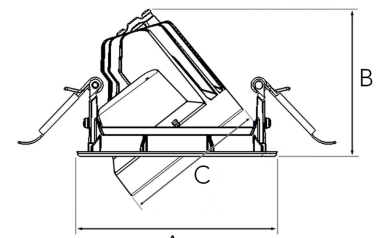

MOON MINI 2500, 930 (BBBL), FLOOD, WHITE

ITAB

- ✓ Pour un plafond à l'aspect net et discret
- ✓ Disponible en différentes tailles et puissances lumineuses
- ✓ Installation sans outil
- ✓ Disponible en blanc, noir et gris
- ✓ Inclinaison et pivotant

TECHNICAL SPECIFICATION

Product Code	315-562-10
Colour	White
Control	On/off
CRI light colour	930 (BBBL)
Delivered lumen output lm	2468
Driver	Stand alone, included
EEI	E
Light distribution	Flood
Lightsource	LED COB
Mains input voltage	220-240 V
Measurements A	120
Measurements B	88
Measurements C	85
Mounting	Recessed
Position	360°/40°
Lifetime	L80 B10, 50.000h
Protection	IP 20, class III
Sawing instructions diameter	112
Start Time	Instant
System power W	18,4
Unit	mm
Weight	0.45

A= 120mm B= 88mm C= 85mm

Spot	16°	Medium	28°	Flood	40°	Wide Flood	65°
m	0	m	0	m	0	m	0
1.0	0.28	1.0	0.50	1.0	0.73	1.0	1.28
2.0	0.56	2.0	1.00	2.0	1.46	2.0	2.56
3.0	0.83	3.0	1.51	3.0	2.18	3.0	3.84

112mm