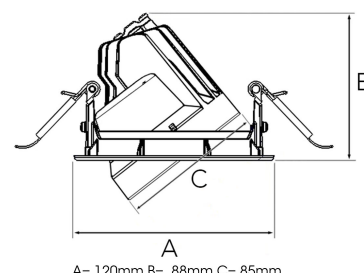

MOON MINI 2000, 930 (BBBL), SPOT, WHITE

ITAB

- ✓ Pour un plafond à l'aspect net et discret
- ✓ Disponible en différentes tailles et puissances lumineuses
- ✓ Installation sans outil
- ✓ Disponible en blanc, noir et gris
- ✓ Inclinable et pivotant

TECHNICAL SPECIFICATION

Product Code	315-510-10
Colour	White
Control	On/off
CRI light colour	930 (BBBL)
Delivered lumen output lm	1689
Driver	Stand alone, included
EEL	E
Light distribution	Spot
Lightsource	LED COB
Mains input voltage	220-240 V
Measurements A	120
Measurements B	88
Measurements C	85
Mounting	Recessed
Position	360°/60°
Lifetime	L80 B10, 50.000h
Protection	IP 20, class III
Sawing instructions diameter	112
Start Time	Instant
System power W	12,5
Unit	mm
Weight	0.45

Spot	Medium	Flood	Wide Flood
16°	28°	40°	65°
m	m	m	m
o	o	o	o
1.0	0.28	0.50	1.28
2.0	0.56	1.00	2.56
3.0	0.83	1.51	3.84

112mm