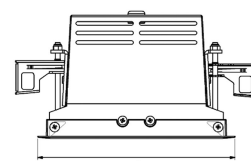

# ORION I 2500, 930 (BBBL), FRAME, SPOT W/ GLASS, GREY

ITAB

- ✓ Pour un plafond à l'aspect net et discret
- ✓ Fait pivoter le faisceau lumineux jusqu'à 30° dans n'importe quelle direction
- ✓ Disponible en blanc, noir et gris

## TECHNICAL SPECIFICATION

Product Code	300-13061110062
Colour	Grey
Control	On/off
CRI light colour	930 (BBBL)
Delivered lumen output lm	2468
Driver	Stand alone, included
EEL	E
Light distribution	Spot
Lightsource	LED COB
Mains input voltage	220-240 V
Measurements A	165
Measurements B	158
Measurements C	103
Mounting	Recessed
Position	360°/30°
Lifetime	L80 B10, 50.000h
Protection	IP 20, class III
Sawing instructions x	157
Sawing instructions y	150
Start Time	Instant
System power W	18,4
Unit	mm
Weight	0,9

A= 165mm  
B= 158mm  
C= 103mm

Spot	Medium	Flood	Wide Flood
16°	28°	40°	65°
m	ø	m	ø
1.0	0.28	1.0	0.73
2.0	0.56	2.0	1.46
3.0	0.83	3.0	2.18
1.0	0.50	1.0	1.28
2.0	1.00	2.0	2.56
3.0	1.51	3.0	3.84

157 x 150mm