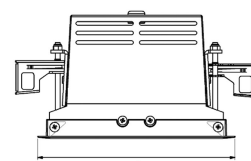

ORION I 2500, 930 (BBBL), FRAME, SPOT W/ GLASS, GREY

ITAB

- ✓ Pour un plafond à l'aspect net et discret
- ✓ Fait pivoter le faisceau lumineux jusqu'à 30° dans n'importe quelle direction
- ✓ Disponible en blanc, noir et gris

TECHNICAL SPECIFICATION

Product Code	300-560-30
Colour	Grey
Control	On/off
CRI light colour	930 (BBBL)
Delivered lumen output lm	2468
Driver	Stand alone, included
EEL	E
Light distribution	Spot
Lightsource	LED COB
Mains input voltage	220-240 V
Measurements A	165
Measurements B	158
Measurements C	103
Mounting	Recessed
Position	360°/30°
Lifetime	L80 B10, 50.000h
Protection	IP 20, class III
Sawing instructions x	157
Sawing instructions y	150
Start Time	Instant
System power W	18,4
Unit	mm
Weight	0,9

A= 165mm
B= 158mm
C= 103mm

Spot	Medium	Flood	Wide Flood
16°	28°	40°	65°
m	ø	m	ø
1.0	0.28	1.0	0.73
2.0	0.56	2.0	1.46
3.0	0.83	3.0	2.18
1.0	0.50	1.0	1.28
2.0	1.00	2.0	2.56
3.0	1.51	3.0	3.84

157 x 150mm