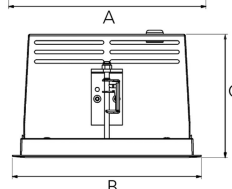

ORION I 2500, 930 (BBBL), FRAME, SPOT W/ GLASS, GREY

ITAB

- ✓ Pour un plafond à l'aspect net et discret
- ✓ Fait pivoter le faisceau lumineux jusqu'à 30° dans n'importe quelle direction
- ✓ Disponible en blanc, noir et gris

TECHNICAL SPECIFICATION

Product Code	300-560-30
Colour	Grey
Control	On/off
CRI light colour	930 (BBBL)
Delivered lumen output lm	2468
Driver	Stand alone, included
EEL	E
Light distribution	Spot
Lightsource	LED COB
Mains input voltage	220-240 V
Measurements A	165
Measurements B	158
Measurements C	103
Mounting	Recessed
Position	360°/30°
Lifetime	L80 B10, 50.000h
Protection	IP 20, class III
Sawing instructions x	157
Sawing instructions y	150
Start Time	Instant
System power W	18,4
Unit	mm
Weight	0,9

A= 165mm
B= 158mm
C= 103mm

Spot	Medium	Flood	Wide Flood
16°	28°	40°	65°
m	ø	m	ø
1.0	0.28	1.0	0.73
2.0	0.56	2.0	1.46
3.0	0.83	3.0	2.18
1.0	0.50	1.0	1.28
2.0	1.00	2.0	2.56
3.0	1.51	3.0	3.84

157 x 150mm