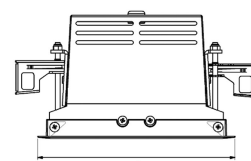

ORION I 2500, 930 (BBBL), FRAME, SPOT W/ GLASS, BLACK

ITAB

- ✓ Pour un plafond à l'aspect net et discret
- ✓ Fait pivoter le faisceau lumineux jusqu'à 30° dans n'importe quelle direction
- ✓ Disponible en blanc, noir et gris

TECHNICAL SPECIFICATION

| | |
|---------------------------|-----------------------|
| Product Code | 300-560-20 |
| Colour | Black |
| Control | On/off |
| CRI light colour | 930 (BBBL) |
| Delivered lumen output lm | 2468 |
| Driver | Stand alone, included |
| EEL | E |
| Light distribution | Spot |
| Lightsource | LED COB |
| Mains input voltage | 220-240 V |
| Measurements A | 165 |
| Measurements B | 158 |
| Measurements C | 103 |
| Mounting | Recessed |
| Position | 360°/30° |
| Lifetime | L80 B10, 50.000h |
| Protection | IP 20, class III |
| Sawing instructions x | 157 |
| Sawing instructions y | 150 |
| Start Time | Instant |
| System power W | 18,4 |
| Unit | mm |
| Weight | 0,9 |

A= 165mm
B= 158mm
C= 103mm

| Spot | Medium | Flood | Wide Flood |
|------|--------|-------|------------|
| 16° | 28° | 40° | 65° |
| m | ø | m | ø |
| 1.0 | 0.28 | 1.0 | 0.73 |
| 2.0 | 0.56 | 2.0 | 1.46 |
| 3.0 | 0.83 | 3.0 | 2.18 |
| 1.0 | 0.50 | 1.0 | 1.28 |
| 2.0 | 1.00 | 2.0 | 2.56 |
| 3.0 | 1.51 | 3.0 | 3.84 |

157 x 150mm