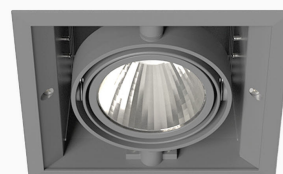

ORION I 2500, 930 (BBBL), FRAME, SPOT W/ GLASS, BLACK

ITAB

- ✓ Pour un plafond à l'aspect net et discret
- ✓ Fait pivoter le faisceau lumineux jusqu'à 30° dans n'importe quelle direction
- ✓ Disponible en blanc, noir et gris

TECHNICAL SPECIFICATION

| | |
|---------------------------|-----------------------|
| Product Code | 300-560-20 |
| Colour | Black |
| Control | On/off |
| CRI light colour | 930 (BBBL) |
| Delivered lumen output lm | 2468 |
| Driver | Stand alone, included |
| EEL | E |
| Light distribution | Spot |
| Lightsource | LED COB |
| Mains input voltage | 220-240 V |
| Measurements A | 165 |
| Measurements B | 158 |
| Measurements C | 103 |
| Mounting | Recessed |
| Position | 360°/30° |
| Lifetime | L80 B10, 50.000h |
| Protection | IP 20, class III |
| Sawing instructions x | 157 |
| Sawing instructions y | 150 |
| Start Time | Instant |
| System power W | 18,4 |
| Unit | mm |
| Weight | 0,9 |