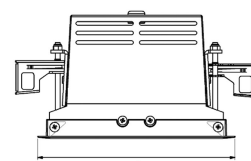

ORION I 2000, 930 (BBBL), FRAME, SPOT W/ GLASS, GREY

ITAB

- ✓ Pour un plafond à l'aspect net et discret
- ✓ Fait pivoter le faisceau lumineux jusqu'à 30° dans n'importe quelle direction
- ✓ Disponible en blanc, noir et gris

TECHNICAL SPECIFICATION

Product Code	300-512-30
Colour	Grey
Control	On/off
CRI light colour	930 (BBBL)
Delivered lumen output lm	1689
Driver	Stand alone, included
EEL	E
Light distribution	Spot
Lightsource	LED COB
Mains input voltage	220-240 V
Measurements A	165
Measurements B	158
Measurements C	103
Mounting	Recessed
Position	360°/30°
Lifetime	L80 B10, 50.000h
Protection	IP 20, class III
Sawing instructions x	157
Sawing instructions y	150
Start Time	Instant
System power W	12,5
Unit	mm
Weight	0,9

A= 165mm
B= 158mm
C= 103mm

Spot	Medium	Flood	Wide Flood
16°	28°	40°	65°
m	ø	m	ø
1.0	0.28	1.0	0.73
2.0	0.56	2.0	1.46
3.0	0.83	3.0	2.18
1.0	0.50	1.0	1.28
2.0	1.00	2.0	2.56
3.0	1.51	3.0	3.84

157 x 150mm