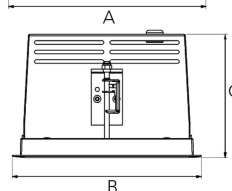

ORION I 2000, 930 (BBBL), FRAME, SPOT W/ GLASS, GREY

ITAB

- ✓ Pour un plafond à l'aspect net et discret
- ✓ Fait pivoter le faisceau lumineux jusqu'à 30° dans n'importe quelle direction
- ✓ Disponible en blanc, noir et gris

TECHNICAL SPECIFICATION

Product Code	300-512-30
Colour	Grey
Control	On/off
CRI light colour	930 (BBBL)
Delivered lumen output lm	1689
Driver	Stand alone, included
EEL	E
Light distribution	Spot
Lightsource	LED COB
Mains input voltage	220-240 V
Measurements A	165
Measurements B	158
Measurements C	103
Mounting	Recessed
Position	360°/30°
Lifetime	L80 B10, 50.000h
Protection	IP 20, class III
Sawing instructions x	157
Sawing instructions y	150
Start Time	Instant
System power W	12,5
Unit	mm
Weight	0,9

A= 165mm
B= 158mm
C= 103mm

Spot	Medium	Flood	Wide Flood
16°	28°	40°	65°
m	ø	m	ø
1.0	0.28	1.0	0.73
2.0	0.56	2.0	1.46
3.0	0.83	3.0	2.18
1.0	0.50	1.0	1.28
2.0	1.00	2.0	2.56
3.0	1.51	3.0	3.84

157 x 150mm