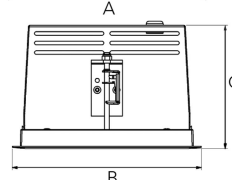

ORION I 2000, 930 (BBBL), FRAME, SPOT W/ GLASS, WHITE

ITAB

- ✓ Pour un plafond à l'aspect net et discret
- ✓ Fait pivoter le faisceau lumineux jusqu'à 30° dans n'importe quelle direction
- ✓ Disponible en blanc, noir et gris

TECHNICAL SPECIFICATION

Product Code	300-11051110062
Colour	White
Control	On/off
CRI light colour	930 (BBBL)
Delivered lumen output lm	1689
Driver	Stand alone, included
EEL	E
Light distribution	Spot
Lightsource	LED COB
Mains input voltage	220-240 V
Measurements A	165
Measurements B	158
Measurements C	103
Mounting	Recessed
Position	360°/30°
Lifetime	L80 B10, 50.000h
Protection	IP 20, class III
Sawing instructions x	157
Sawing instructions y	150
Start Time	Instant
System power W	12,5
Unit	mm
Weight	0,9

A= 165mm
B= 158mm
C= 103mm

Spot	Medium	Flood	Wide Flood
16°	28°	40°	65°
m	ø	m	ø
1.0	0.28	1.0	0.73
2.0	0.56	2.0	1.46
3.0	0.83	3.0	2.18
1.0	0.50	1.0	1.28
2.0	1.00	2.0	2.56
3.0	1.51	3.0	3.84

157 x 150mm