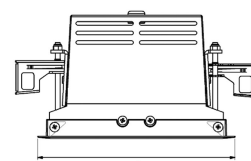

ORION I 2000, 930 (BBBL), FRAME, SPOT W/ GLASS, WHITE

ITAB

- ✓ Pour un plafond à l'aspect net et discret
- ✓ Fait pivoter le faisceau lumineux jusqu'à 30° dans n'importe quelle direction
- ✓ Disponible en blanc, noir et gris

TECHNICAL SPECIFICATION

Product Code	300-512-10
Colour	White
Control	On/off
CRI light colour	930 (BBBL)
Delivered lumen output lm	1689
Driver	Stand alone, included
EEL	E
Light distribution	Spot
Lightsource	LED COB
Mains input voltage	220-240 V
Measurements A	165
Measurements B	158
Measurements C	103
Mounting	Recessed
Position	360°/30°
Lifetime	L80 B10, 50.000h
Protection	IP 20, class III
Sawing instructions x	157
Sawing instructions y	150
Start Time	Instant
System power W	12,5
Unit	mm
Weight	0,9

A= 165mm
B= 158mm
C= 103mm

Spot	Medium	Flood	Wide Flood
16°	28°	40°	65°
m	ø	m	ø
1.0	0.28	1.0	0.73
2.0	0.56	2.0	1.46
3.0	0.83	3.0	2.18
1.0	0.50	1.0	1.28
2.0	1.00	2.0	2.56
3.0	1.51	3.0	3.84

157 x 150mm