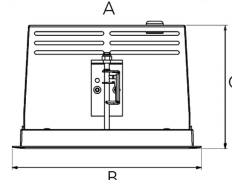

ORION I 2000, 930 (BBBL), FRAME, SPOT W/ GLASS, WHITE

ITAB

- ✓ Pour un plafond à l'aspect net et discret
- ✓ Fait pivoter le faisceau lumineux jusqu'à 30° dans n'importe quelle direction
- ✓ Disponible en blanc, noir et gris

TECHNICAL SPECIFICATION

Product Code	300-512-10
Colour	White
Control	On/off
CRI light colour	930 (BBBL)
Delivered lumen output lm	1689
Driver	Stand alone, included
EEL	E
Light distribution	Spot
Lightsource	LED COB
Mains input voltage	220-240 V
Measurements A	165
Measurements B	158
Measurements C	103
Mounting	Recessed
Position	360°/30°
Lifetime	L80 B10, 50.000h
Protection	IP 20, class III
Sawing instructions x	157
Sawing instructions y	150
Start Time	Instant
System power W	12,5
Unit	mm
Weight	0,9

A= 165mm
B= 158mm
C= 103mm

Spot	Medium	Flood	Wide Flood
16°	28°	40°	65°
m	ø	m	ø
1.0	0.28	1.0	0.73
2.0	0.56	2.0	1.46
3.0	0.83	3.0	2.18
1.0	0.50	1.0	1.28
2.0	1.00	2.0	2.56
3.0	1.51	3.0	3.84

157 x 150mm