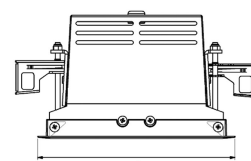

ORION I 2000, 930 (BBBL), FRAME, SPOT W/ GLASS, WHITE

ITAB

- ✓ Pour un plafond à l'aspect net et discret
- ✓ Fait pivoter le faisceau lumineux jusqu'à 30° dans n'importe quelle direction
- ✓ Disponible en blanc, noir et gris

TECHNICAL SPECIFICATION

Product Code	300-11051110062
Colour	White
Control	On/off
CRI light colour	930 (BBBL)
Delivered lumen output lm	1689
Driver	Stand alone, included
EEL	E
Light distribution	Spot
Lightsource	LED COB
Mains input voltage	220-240 V
Measurements A	165
Measurements B	158
Measurements C	103
Mounting	Recessed
Position	360°/30°
Lifetime	L80 B10, 50.000h
Protection	IP 20, class III
Sawing instructions x	157
Sawing instructions y	150
Start Time	Instant
System power W	12,5
Unit	mm
Weight	0,9

A= 165mm
B= 158mm
C= 103mm

Spot	Medium	Flood	Wide Flood
16°	28°	40°	65°
m	ø	m	ø
1.0	0.28	1.0	0.73
2.0	0.56	2.0	1.46
3.0	0.83	3.0	2.18
1.0	0.50	1.0	1.28
2.0	1.00	2.0	2.56
3.0	1.51	3.0	3.84

157 x 150mm