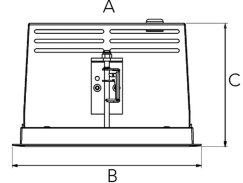

ORION I 2500, 930 (BBBL), FRAME, MEDIUM W/ GLASS, GREY

ITAB

- ✓ Pour un plafond à l'aspect net et discret
- ✓ Fait pivoter le faisceau lumineux jusqu'à 30° dans n'importe quelle direction
- ✓ Disponible en blanc, noir et gris

TECHNICAL SPECIFICATION

Product Code	300-561-30
Colour	Grey
Control	On/off
CRI light colour	930 (BBBL)
Delivered lumen output lm	2468
Driver	Stand alone, included
EEl	E
Light distribution	Medium
Lightsource	LED COB
Mains input voltage	220-240 V
Measurements A	165
Measurements B	158
Measurements C	103
Mounting	Recessed
Position	360°/30°
Lifetime	L80 B10, 50.000h
Protection	IP 20, class III
Sawing instructions x	157
Sawing instructions y	150
Start Time	Instant
System power W	18,4
Unit	mm
Weight	0,9

A= 165mm
B= 158mm
C= 103mm

Spot	Medium	Flood	Wide Flood
16°	28°	40°	65°
m	m	m	m
1.0	1.0	1.0	1.0
2.0	2.0	2.0	2.0
3.0	3.0	3.0	3.0
0.28	0.50	0.73	1.28
0.56	1.00	1.46	2.56
0.83	1.51	2.18	3.84

157 x 150mm