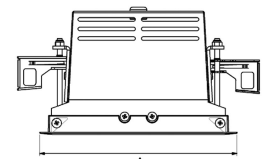

ORION I 2500, 930 (BBBL), FRAME, MEDIUM W/ GLASS, GREY

ITAB

- ✓ Pour un plafond à l'aspect net et discret
- ✓ Fait pivoter le faisceau lumineux jusqu'à 30° dans n'importe quelle direction
- ✓ Disponible en blanc, noir et gris

TECHNICAL SPECIFICATION

Product Code	300-561-30
Colour	Grey
Control	On/off
CRI light colour	930 (BBBL)
Delivered lumen output lm	2468
Driver	Stand alone, included
EEl	E
Light distribution	Medium
Lightsource	LED COB
Mains input voltage	220-240 V
Measurements A	165
Measurements B	158
Measurements C	103
Mounting	Recessed
Position	360°/30°
Lifetime	L80 B10, 50.000h
Protection	IP 20, class III
Sawing instructions x	157
Sawing instructions y	150
Start Time	Instant
System power W	18,4
Unit	mm
Weight	0,9

A= 165mm
B= 158mm
C= 103mm

Spot	Medium	Flood	Wide Flood
16°	28°	40°	65°
m	m	m	m
1.0	1.0	1.0	1.0
2.0	2.0	2.0	2.0
3.0	3.0	3.0	3.0
0.28	0.50	0.73	1.28
0.56	1.00	1.46	2.56
0.83	1.51	2.18	3.84

157 x 150mm