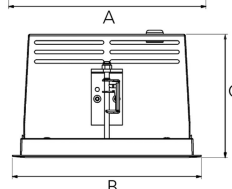

# ORION I 2500, 930 (BBBL), FRAME, MEDIUM W/ GLASS, WHITE

ITAB

- ✓ Pour un plafond à l'aspect net et discret
- ✓ Fait pivoter le faisceau lumineux jusqu'à 30° dans n'importe quelle direction
- ✓ Disponible en blanc, noir et gris

## TECHNICAL SPECIFICATION

Product Code	300-561-10
Colour	White
Control	On/off
CRI light colour	930 (BBBL)
Delivered lumen output lm	2468
Driver	Stand alone, included
EEl	E
Light distribution	Medium
Lightsources	LED COB
Mains input voltage	220-240 V
Measurements A	165
Measurements B	158
Measurements C	103
Mounting	Recessed
Position	360°/30°
Lifetime	L80 B10, 50.000h
Protection	IP 20, class III
Sawing instructions x	157
Sawing instructions y	150
Start Time	Instant
System power W	18,4
Unit	mm
Weight	0,9

A= 165mm  
B= 158mm  
C= 103mm

Spot	16°	Medium	Flood	Wide Flood	
	16°	28°	40°	65°	
m	ø	m	ø	m	ø
1.0	0.28	1.0	0.50	1.0	0.73
2.0	0.56	2.0	1.00	2.0	1.46
3.0	0.83	3.0	1.51	3.0	2.18
				1.0	1.28
				2.0	2.56
				3.0	3.84

157 x 150mm