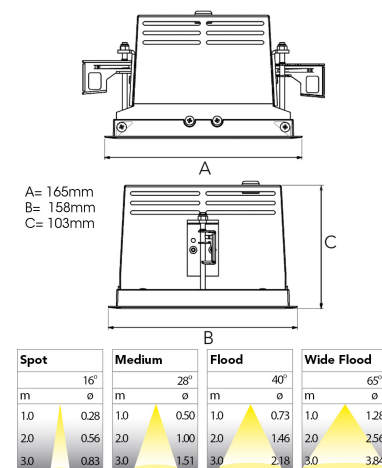

# ORION I 2500, 930 (BBBL), FRAME, MEDIUM W/ GLASS, WHITE

- ✓ Pour un plafond à l'aspect net et discret
- ✓ Fait pivoter le faisceau lumineux jusqu'à 30° dans n'importe quelle direction
- ✓ Disponible en blanc, noir et gris

## TECHNICAL SPECIFICATION

Product Code	300-11061120062
Colour	White
Control	On/off
CRI light colour	930 (BBBL)
Delivered lumen output lm	2468
Driver	Stand alone, included
EEL	E
Light distribution	Medium
Lightsources	LED COB
Mains input voltage	220-240 V
Measurements A	165
Measurements B	158
Measurements C	103
Mounting	Recessed
Position	360°/30°
Lifetime	L80 B10, 50.000h
Protection	IP 20, class III
Sawing instructions x	157
Sawing instructions y	150
Start Time	Instant
System power W	18,4
Unit	mm
Weight	0,9

157 x 150mm