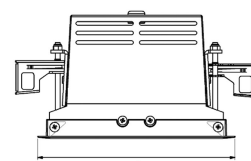

# ORION I 2500, 930 (BBBL), FRAME, MEDIUM W/ GLASS, WHITE

ITAB

- ✓ Pour un plafond à l'aspect net et discret
- ✓ Fait pivoter le faisceau lumineux jusqu'à 30° dans n'importe quelle direction
- ✓ Disponible en blanc, noir et gris

## TECHNICAL SPECIFICATION

Product Code	300-561-10
Colour	White
Control	On/off
CRI light colour	930 (BBBL)
Delivered lumen output lm	2468
Driver	Stand alone, included
EEl	E
Light distribution	Medium
Lightsources	LED COB
Mains input voltage	220-240 V
Measurements A	165
Measurements B	158
Measurements C	103
Mounting	Recessed
Position	360°/30°
Lifetime	L80 B10, 50.000h
Protection	IP 20, class III
Sawing instructions x	157
Sawing instructions y	150
Start Time	Instant
System power W	18,4
Unit	mm
Weight	0,9

A= 165mm  
B= 158mm  
C= 103mm

Spot	16°	Medium	Flood	Wide Flood	
	16°	28°	40°	65°	
m	ø	m	ø	m	ø
1.0	0.28	1.0	0.50	1.0	0.73
2.0	0.56	2.0	1.00	2.0	1.46
3.0	0.83	3.0	1.51	3.0	2.18
				1.0	1.28
				2.0	2.56
				3.0	3.84

157 x 150mm