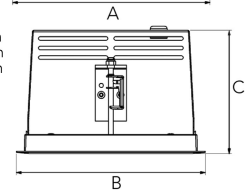

ORION I 2000, 930 (BBBL), FRAME, MEDIUM W/ GLASS, GREY

ITAB

- ✓ Pour un plafond à l'aspect net et discret
- ✓ Fait pivoter le faisceau lumineux jusqu'à 30° dans n'importe quelle direction
- ✓ Disponible en blanc, noir et gris

TECHNICAL SPECIFICATION

Product Code	300-513-30
Colour	Grey
Control	On/off
CRI light colour	930 (BBBL)
Delivered lumen output lm	1689
Driver	Stand alone, included
EEL	E
Light distribution	Medium
Lightsources	LED COB
Mains input voltage	220-240 V
Measurements A	165
Measurements B	158
Measurements C	103
Mounting	Recessed
Position	360°/30°
Lifetime	L80 B10, 50.000h
Protection	IP 20, class III
Sawing instructions x	157
Sawing instructions y	150
Start Time	Instant
System power W	12,5
Unit	mm
Weight	0,9

A= 165mm
B= 158mm
C= 103mm

Spot	Medium	Flood	Wide Flood
16°	28°	40°	65°
m	ø	m	ø
1.0	0.28	1.0	0.73
2.0	0.56	2.0	1.46
3.0	0.83	3.0	2.18
1.0	0.50	1.0	1.28
2.0	1.00	2.0	2.56
3.0	1.51	3.0	3.84

157 x 150mm