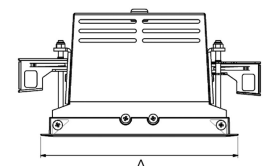

ORION I 2000, 930 (BBBL), FRAME, MEDIUM W/ GLASS, GREY

ITAB

- ✓ Pour un plafond à l'aspect net et discret
- ✓ Fait pivoter le faisceau lumineux jusqu'à 30° dans n'importe quelle direction
- ✓ Disponible en blanc, noir et gris

TECHNICAL SPECIFICATION

Product Code	300-513-30
Colour	Grey
Control	On/off
CRI light colour	930 (BBBL)
Delivered lumen output lm	1689
Driver	Stand alone, included
EEL	E
Light distribution	Medium
Lightsources	LED COB
Mains input voltage	220-240 V
Measurements A	165
Measurements B	158
Measurements C	103
Mounting	Recessed
Position	360°/30°
Lifetime	L80 B10, 50.000h
Protection	IP 20, class III
Sawing instructions x	157
Sawing instructions y	150
Start Time	Instant
System power W	12,5
Unit	mm
Weight	0,9

A= 165mm
B= 158mm
C= 103mm

Spot	Medium	Flood	Wide Flood
16°	28°	40°	65°
m	ø	m	ø
1.0	0.28	1.0	0.73
2.0	0.56	2.0	1.46
3.0	0.83	3.0	2.18
1.0	0.50	1.0	1.28
2.0	1.00	2.0	2.56
3.0	1.51	3.0	3.84

157 x 150mm