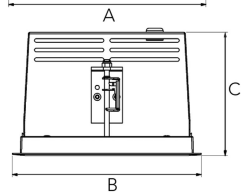

ORION I 2000, 930 (BBBL), FRAME, MEDIUM W/ GLASS, BLACK

ITAB

- ✓ Pour un plafond à l'aspect net et discret
- ✓ Fait pivoter le faisceau lumineux jusqu'à 30° dans n'importe quelle direction
- ✓ Disponible en blanc, noir et gris

TECHNICAL SPECIFICATION

Product Code	300-513-20
Colour	Black
Control	On/off
CRI light colour	930 (BBBL)
Delivered lumen output lm	1689
Driver	Stand alone, included
EEL	E
Light distribution	Medium
Lightsource	LED COB
Mains input voltage	220-240 V
Measurements A	165
Measurements B	158
Measurements C	103
Mounting	Recessed
Position	360°/30°
Lifetime	L80 B10, 50.000h
Protection	IP 20, class III
Sawing instructions x	157
Sawing instructions y	150
Start Time	Instant
System power W	12,5
Unit	mm
Weight	0,9

A= 165mm
B= 158mm
C= 103mm

Spot	16°	Medium	28°	Flood	40°	Wide Flood	65°
	ø		ø		ø		ø
1.0	0.28	1.0	0.50	1.0	0.73	1.0	1.28
2.0	0.56	2.0	1.00	2.0	1.46	2.0	2.56
3.0	0.83	3.0	1.51	3.0	2.18	3.0	3.84

157 x 150mm