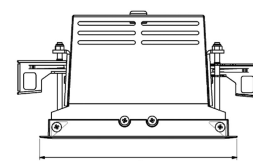

# ORION I 2000, 930 (BBBL), FRAME, MEDIUM W/ GLASS, BLACK

ITAB

- ✓ Pour un plafond à l'aspect net et discret
- ✓ Fait pivoter le faisceau lumineux jusqu'à 30° dans n'importe quelle direction
- ✓ Disponible en blanc, noir et gris

## TECHNICAL SPECIFICATION

Product Code	300-12051120062
Colour	Black
Control	On/off
CRI light colour	930 (BBBL)
Delivered lumen output lm	1689
Driver	Stand alone, included
EEL	E
Light distribution	Medium
Lightsources	LED COB
Mains input voltage	220-240 V
Measurements A	165
Measurements B	158
Measurements C	103
Mounting	Recessed
Position	360°/30°
Lifetime	L80 B10, 50.000h
Protection	IP 20, class III
Sawing instructions x	157
Sawing instructions y	150
Start Time	Instant
System power W	12,5
Unit	mm
Weight	0,9

A= 165mm  
B= 158mm  
C= 103mm

Spot	Medium	Flood	Wide Flood
16°	28°	40°	65°
m	ø	m	ø
1.0	0.28	1.0	0.73
2.0	0.56	2.0	1.46
3.0	0.83	3.0	2.18
1.0	0.50	1.0	1.28
2.0	1.00	2.0	2.56
3.0	1.51	3.0	3.84

157 x 150mm