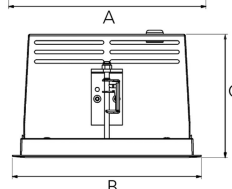

# ORION I 2000, 930 (BBBL), FRAME, MEDIUM W/ GLASS, BLACK

ITAB

- ✓ Pour un plafond à l'aspect net et discret
- ✓ Fait pivoter le faisceau lumineux jusqu'à 30° dans n'importe quelle direction
- ✓ Disponible en blanc, noir et gris

## TECHNICAL SPECIFICATION

Product Code	300-12051120062
Colour	Black
Control	On/off
CRI light colour	930 (BBBL)
Delivered lumen output lm	1689
Driver	Stand alone, included
EEL	E
Light distribution	Medium
Lightsources	LED COB
Mains input voltage	220-240 V
Measurements A	165
Measurements B	158
Measurements C	103
Mounting	Recessed
Position	360°/30°
Lifetime	L80 B10, 50.000h
Protection	IP 20, class III
Sawing instructions x	157
Sawing instructions y	150
Start Time	Instant
System power W	12,5
Unit	mm
Weight	0,9

A= 165mm  
B= 158mm  
C= 103mm

Spot	Medium	Flood	Wide Flood
16°	28°	40°	65°
m	ø	m	ø
1.0	0.28	1.0	0.73
2.0	0.56	2.0	1.46
3.0	0.83	3.0	2.18
1.0	0.50	1.0	1.28
2.0	1.00	2.0	2.56
3.0	1.51	3.0	3.84

157 x 150mm