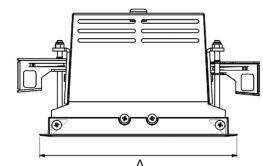

ORION I 2000, 930 (BBBL), FRAME, MEDIUM W/ GLASS, BLACK

ITAB

- ✓ Pour un plafond à l'aspect net et discret
- ✓ Fait pivoter le faisceau lumineux jusqu'à 30° dans n'importe quelle direction
- ✓ Disponible en blanc, noir et gris

TECHNICAL SPECIFICATION

Product Code	300-513-20
Colour	Black
Control	On/off
CRI light colour	930 (BBBL)
Delivered lumen output lm	1689
Driver	Stand alone, included
EEL	E
Light distribution	Medium
Lightsource	LED COB
Mains input voltage	220-240 V
Measurements A	165
Measurements B	158
Measurements C	103
Mounting	Recessed
Position	360°/30°
Lifetime	L80 B10, 50.000h
Protection	IP 20, class III
Sawing instructions x	157
Sawing instructions y	150
Start Time	Instant
System power W	12,5
Unit	mm
Weight	0,9

A= 165mm
B= 158mm
C= 103mm

Spot	16°	Medium	28°	Flood	40°	Wide Flood	65°
	ø		ø		ø		ø
1.0	0.28	1.0	0.50	1.0	0.73	1.0	1.28
2.0	0.56	2.0	1.00	2.0	1.46	2.0	2.56
3.0	0.83	3.0	1.51	3.0	2.18	3.0	3.84

157 x 150mm