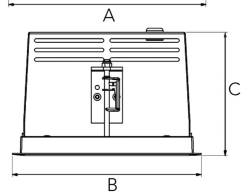

# ORION I 2000, 930 (BBBL), FRAME, MEDIUM W/ GLASS, WHITE

ITAB

- ✓ Pour un plafond à l'aspect net et discret
- ✓ Fait pivoter le faisceau lumineux jusqu'à 30° dans n'importe quelle direction
- ✓ Disponible en blanc, noir et gris

## TECHNICAL SPECIFICATION

Product Code	300-11051120062
Colour	White
Control	On/off
CRI light colour	930 (BBBL)
Delivered lumen output lm	1689
Driver	Stand alone, included
EEL	E
Light distribution	Medium
Lightsources	LED COB
Mains input voltage	220-240 V
Measurements A	165
Measurements B	158
Measurements C	103
Mounting	Recessed
Position	360°/30°
Lifetime	L80 B10, 50.000h
Protection	IP 20, class III
Sawing instructions x	157
Sawing instructions y	150
Start Time	Instant
System power W	12,5
Unit	mm
Weight	0,9

A= 165mm  
B= 158mm  
C= 103mm

Spot	Medium	Flood	Wide Flood
16°	28°	40°	65°
m	ø	m	ø
1.0	0.28	1.0	0.73
2.0	0.56	2.0	1.46
3.0	0.83	3.0	2.18
1.0	0.50	1.0	1.28
2.0	1.00	2.0	2.56
3.0	1.51	3.0	3.84

157 x 150mm