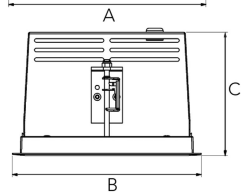

ORION I 2000, 930 (BBBL), FRAME, MEDIUM W/ GLASS, WHITE

ITAB

- ✓ Pour un plafond à l'aspect net et discret
- ✓ Fait pivoter le faisceau lumineux jusqu'à 30° dans n'importe quelle direction
- ✓ Disponible en blanc, noir et gris

TECHNICAL SPECIFICATION

Product Code	300-513-10
Colour	White
Control	On/off
CRI light colour	930 (BBBL)
Delivered lumen output lm	1689
Driver	Stand alone, included
EEL	E
Light distribution	Medium
Lightsources	LED COB
Mains input voltage	220-240 V
Measurements A	165
Measurements B	158
Measurements C	103
Mounting	Recessed
Position	360°/30°
Lifetime	L80 B10, 50.000h
Protection	IP 20, class III
Sawing instructions x	157
Sawing instructions y	150
Start Time	Instant
System power W	12,5
Unit	mm
Weight	0,9

A= 165mm
B= 158mm
C= 103mm

Spot	16°	Medium	Flood	40°	Wide Flood	65°
	ø	ø	ø	ø	ø	ø
1.0	0.28	0.50	0.73	1.28		
2.0	0.56	1.00	1.46	2.56		
3.0	0.83	1.51	2.18	3.84		

157 x 150mm