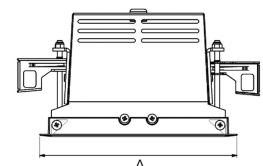

# ORION I 2000, 930 (BBBL), FRAME, MEDIUM W/ GLASS, WHITE

ITAB

- ✓ Pour un plafond à l'aspect net et discret
- ✓ Fait pivoter le faisceau lumineux jusqu'à 30° dans n'importe quelle direction
- ✓ Disponible en blanc, noir et gris

## TECHNICAL SPECIFICATION

Product Code	300-11051120062
Colour	White
Control	On/off
CRI light colour	930 (BBBL)
Delivered lumen output lm	1689
Driver	Stand alone, included
EEL	E
Light distribution	Medium
Lightsources	LED COB
Mains input voltage	220-240 V
Measurements A	165
Measurements B	158
Measurements C	103
Mounting	Recessed
Position	360°/30°
Lifetime	L80 B10, 50.000h
Protection	IP 20, class III
Sawing instructions x	157
Sawing instructions y	150
Start Time	Instant
System power W	12,5
Unit	mm
Weight	0,9

A= 165mm  
B= 158mm  
C= 103mm

Spot	Medium	Flood	Wide Flood
16°	28°	40°	65°
m	ø	m	ø
1.0	0.28	1.0	0.73
2.0	0.56	2.0	1.46
3.0	0.83	3.0	2.18
1.0	0.50	1.0	1.28
2.0	1.00	2.0	2.56
3.0	1.51	3.0	3.84

157 x 150mm