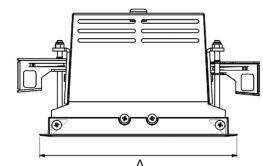

ORION I 2000, 930 (BBBL), FRAME, MEDIUM W/ GLASS, WHITE

ITAB

- ✓ Pour un plafond à l'aspect net et discret
- ✓ Fait pivoter le faisceau lumineux jusqu'à 30° dans n'importe quelle direction
- ✓ Disponible en blanc, noir et gris

TECHNICAL SPECIFICATION

Product Code	300-513-10
Colour	White
Control	On/off
CRI light colour	930 (BBBL)
Delivered lumen output lm	1689
Driver	Stand alone, included
EEL	E
Light distribution	Medium
Lightsources	LED COB
Mains input voltage	220-240 V
Measurements A	165
Measurements B	158
Measurements C	103
Mounting	Recessed
Position	360°/30°
Lifetime	L80 B10, 50.000h
Protection	IP 20, class III
Sawing instructions x	157
Sawing instructions y	150
Start Time	Instant
System power W	12,5
Unit	mm
Weight	0,9

A= 165mm
B= 158mm
C= 103mm

Spot	16°	Medium	Flood	40°	Wide Flood	65°
	ø	ø	ø	ø	ø	ø
1.0	0.28	0.50	0.73	1.28		
2.0	0.56	1.00	1.46	2.56		
3.0	0.83	1.51	2.18	3.84		

157 x 150mm