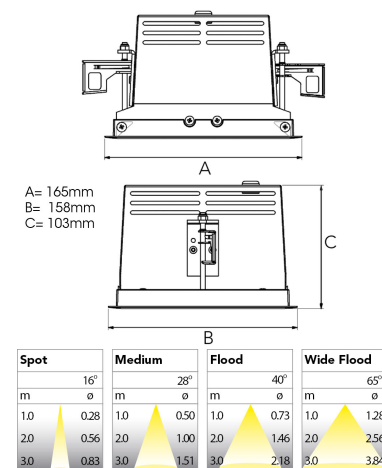

ORION I 2500, 930 (BBBL), FRAME, FLOOD W/ GLASS, GREY

- ✓ Pour un plafond à l'aspect net et discret
- ✓ Fait pivoter le faisceau lumineux jusqu'à 30° dans n'importe quelle direction
- ✓ Disponible en blanc, noir et gris

TECHNICAL SPECIFICATION

Product Code	300-562-30
Colour	Grey
Control	On/off
CRI light colour	930 (BBBL)
Delivered lumen output lm	2468
Driver	Stand alone, included
EEL	E
Light distribution	Flood
Lightsource	LED COB
Mains input voltage	220-240 V
Measurements A	165
Measurements B	158
Measurements C	103
Mounting	Recessed
Position	360°/30°
Lifetime	L80 B10, 50.000h
Protection	IP 20, class III
Sawing instructions x	157
Sawing instructions y	150
Start Time	Instant
System power W	18,4
Unit	mm
Weight	0,9

157 x 150mm