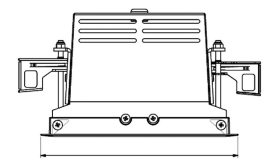

ORION I 2500, 930 (BBBL), FRAME, FLOOD W/ GLASS, GREY

ITAB

- ✓ Pour un plafond à l'aspect net et discret
- ✓ Fait pivoter le faisceau lumineux jusqu'à 30° dans n'importe quelle direction
- ✓ Disponible en blanc, noir et gris

TECHNICAL SPECIFICATION

Product Code	300-13061130062
Colour	Grey
Control	On/off
CRI light colour	930 (BBBL)
Delivered lumen output lm	2468
Driver	Stand alone, included
EEL	E
Light distribution	Flood
Lightsource	LED COB
Mains input voltage	220-240 V
Measurements A	165
Measurements B	158
Measurements C	103
Mounting	Recessed
Position	360°/30°
Lifetime	L80 B10, 50.000h
Protection	IP 20, class III
Sawing instructions x	157
Sawing instructions y	150
Start Time	Instant
System power W	18,4
Unit	mm
Weight	0,9

A= 165mm
B= 158mm
C= 103mm

Spot	16°	Medium	28°	Flood	40°	Wide Flood	65°
	m	ø	m	ø	m	ø	m
1.0	0.28	1.0	0.50	1.0	0.73	1.0	1.28
2.0	0.56	2.0	1.00	2.0	1.46	2.0	2.56
3.0	0.83	3.0	1.51	3.0	2.18	3.0	3.84

157 x 150mm