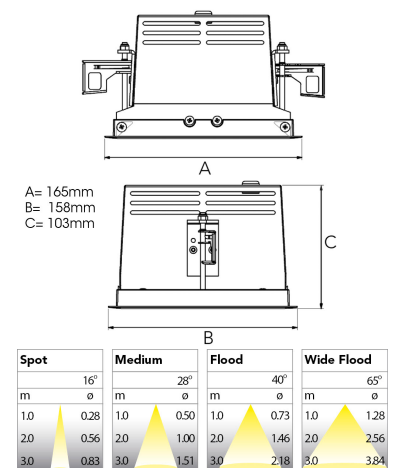

ORION I 2500, 930 (BBBL), FRAME, FLOOD W/ GLASS, BLACK

ITAB

- ✓ Pour un plafond à l'aspect net et discret
- ✓ Fait pivoter le faisceau lumineux jusqu'à 30° dans n'importe quelle direction
- ✓ Disponible en blanc, noir et gris

TECHNICAL SPECIFICATION

Product Code	300-562-20
Colour	Black
Control	On/off
CRI light colour	930 (BBBL)
Delivered lumen output lm	2468
Driver	Stand alone, included
EEL	E
Light distribution	Flood
Lightsource	LED COB
Mains input voltage	220-240 V
Measurements A	165
Measurements B	158
Measurements C	103
Mounting	Recessed
Position	360°/30°
Lifetime	L80 B10, 50.000h
Protection	IP 20, class III
Sawing instructions x	157
Sawing instructions y	150
Start Time	Instant
System power W	18,4
Unit	mm
Weight	0,9

157 x 150mm