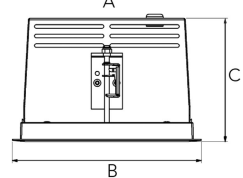

ORION I 2500, 930 (BBBL), FRAME, FLOOD W/ GLASS, BLACK

ITAB

- ✓ Pour un plafond à l'aspect net et discret
- ✓ Fait pivoter le faisceau lumineux jusqu'à 30° dans n'importe quelle direction
- ✓ Disponible en blanc, noir et gris

TECHNICAL SPECIFICATION

Product Code	300-12061130062
Colour	Black
Control	On/off
CRI light colour	930 (BBBL)
Delivered lumen output lm	2468
Driver	Stand alone, included
EEL	E
Light distribution	Flood
Lightsource	LED COB
Mains input voltage	220-240 V
Measurements A	165
Measurements B	158
Measurements C	103
Mounting	Recessed
Position	360°/30°
Lifetime	L80 B10, 50.000h
Protection	IP 20, class III
Sawing instructions x	157
Sawing instructions y	150
Start Time	Instant
System power W	18,4
Unit	mm
Weight	0,9

A= 165mm
B= 158mm
C= 103mm

Spot	16°	Medium	28°	Flood	40°	Wide Flood	65°
m	ø	m	ø	m	ø	m	ø
1.0	0.28	1.0	0.50	1.0	0.73	1.0	1.28
2.0	0.56	2.0	1.00	2.0	1.46	2.0	2.56
3.0	0.83	3.0	1.51	3.0	2.18	3.0	3.84

157 x 150mm