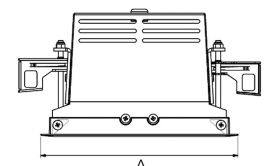

ORION I 2500, 930 (BBBL), FRAME, FLOOD W/ GLASS, BLACK

ITAB

- ✓ Pour un plafond à l'aspect net et discret
- ✓ Fait pivoter le faisceau lumineux jusqu'à 30° dans n'importe quelle direction
- ✓ Disponible en blanc, noir et gris

TECHNICAL SPECIFICATION

Product Code	300-12061130062
Colour	Black
Control	On/off
CRI light colour	930 (BBBL)
Delivered lumen output lm	2468
Driver	Stand alone, included
EEL	E
Light distribution	Flood
Lightsource	LED COB
Mains input voltage	220-240 V
Measurements A	165
Measurements B	158
Measurements C	103
Mounting	Recessed
Position	360°/30°
Lifetime	L80 B10, 50.000h
Protection	IP 20, class III
Sawing instructions x	157
Sawing instructions y	150
Start Time	Instant
System power W	18,4
Unit	mm
Weight	0,9

A= 165mm
B= 158mm
C= 103mm

Spot	16°	Medium	28°	Flood	40°	Wide Flood	65°
m	ø	m	ø	m	ø	m	ø
1.0	0.28	1.0	0.50	1.0	0.73	1.0	1.28
2.0	0.56	2.0	1.00	2.0	1.46	2.0	2.56
3.0	0.83	3.0	1.51	3.0	2.18	3.0	3.84

157 x 150mm