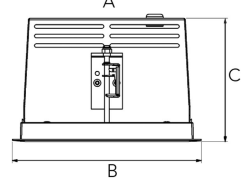

ORION I 2500, 930 (BBBL), FRAME, FLOOD W/ GLASS, WHITE

ITAB

- ✓ Pour un plafond à l'aspect net et discret
- ✓ Fait pivoter le faisceau lumineux jusqu'à 30° dans n'importe quelle direction
- ✓ Disponible en blanc, noir et gris

TECHNICAL SPECIFICATION

Product Code	300-562-10
Colour	White
Control	On/off
CRI light colour	930 (BBBL)
Delivered lumen output lm	2468
Driver	Stand alone, included
EEL	E
Light distribution	Flood
Lightsource	LED COB
Mains input voltage	220-240 V
Measurements A	165
Measurements B	158
Measurements C	103
Mounting	Recessed
Position	360°/30°
Lifetime	L80 B10, 50.000h
Protection	IP 20, class III
Sawing instructions x	157
Sawing instructions y	150
Start Time	Instant
System power W	18,4
Unit	mm
Weight	0,9

A= 165mm
B= 158mm
C= 103mm

Spot	16°	Medium	28°	Flood	40°	Wide Flood	65°
	ø		ø		ø		ø
1.0	0.28	1.0	0.50	1.0	0.73	1.0	1.28
2.0	0.56	2.0	1.00	2.0	1.46	2.0	2.56
3.0	0.83	3.0	1.51	3.0	2.18	3.0	3.84

157 x 150mm