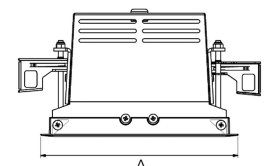

ORION I 2500, 930 (BBBL), FRAME, FLOOD W/ GLASS, WHITE

ITAB

- ✓ Pour un plafond à l'aspect net et discret
- ✓ Fait pivoter le faisceau lumineux jusqu'à 30° dans n'importe quelle direction
- ✓ Disponible en blanc, noir et gris

TECHNICAL SPECIFICATION

Product Code	300-562-10
Colour	White
Control	On/off
CRI light colour	930 (BBBL)
Delivered lumen output lm	2468
Driver	Stand alone, included
EEL	E
Light distribution	Flood
Lightsource	LED COB
Mains input voltage	220-240 V
Measurements A	165
Measurements B	158
Measurements C	103
Mounting	Recessed
Position	360°/30°
Lifetime	L80 B10, 50.000h
Protection	IP 20, class III
Sawing instructions x	157
Sawing instructions y	150
Start Time	Instant
System power W	18,4
Unit	mm
Weight	0,9

A= 165mm
B= 158mm
C= 103mm

Spot	16°	Medium	28°	Flood	40°	Wide Flood	65°
	ø		ø		ø		ø
1.0	0.28	1.0	0.50	1.0	0.73	1.0	1.28
2.0	0.56	2.0	1.00	2.0	1.46	2.0	2.56
3.0	0.83	3.0	1.51	3.0	2.18	3.0	3.84

157 x 150mm