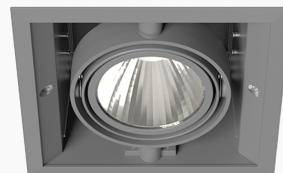

ORION I 2000, 930 (BBBL), FRAME, FLOOD W/ GLASS, GREY

ITAB

- ✓ Pour un plafond à l'aspect net et discret
- ✓ Fait pivoter le faisceau lumineux jusqu'à 30° dans n'importe quelle direction
- ✓ Disponible en blanc, noir et gris

TECHNICAL SPECIFICATION

Product Code	300-514-30
Colour	Grey
Control	On/off
CRI light colour	930 (BBBL)
Delivered lumen output lm	1689
Driver	Stand alone, included
EEL	E
Light distribution	Flood
Lightsource	LED COB
Mains input voltage	220-240 V
Measurements A	165
Measurements B	158
Measurements C	103
Mounting	Recessed
Position	360°/30°
Lifetime	L80 B10, 50.000h
Protection	IP 20, class III
Sawing instructions x	157
Sawing instructions y	150
Start Time	Instant
System power W	12,5
Unit	mm
Weight	0,9