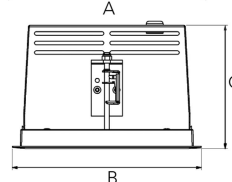

ORION I 2000, 930 (BBBL), FRAME, FLOOD W/ GLASS, GREY

ITAB

- ✓ Pour un plafond à l'aspect net et discret
- ✓ Fait pivoter le faisceau lumineux jusqu'à 30° dans n'importe quelle direction
- ✓ Disponible en blanc, noir et gris

TECHNICAL SPECIFICATION

Product Code	300-514-30
Colour	Grey
Control	On/off
CRI light colour	930 (BBBL)
Delivered lumen output lm	1689
Driver	Stand alone, included
EEL	E
Light distribution	Flood
Lightsource	LED COB
Mains input voltage	220-240 V
Measurements A	165
Measurements B	158
Measurements C	103
Mounting	Recessed
Position	360°/30°
Lifetime	L80 B10, 50.000h
Protection	IP 20, class III
Sawing instructions x	157
Sawing instructions y	150
Start Time	Instant
System power W	12,5
Unit	mm
Weight	0,9

A= 165mm
B= 158mm
C= 103mm

Spot	Medium	Flood	Wide Flood		
	16°	28°	40°	65°	
m	ø	m	ø	m	ø
1.0	0.28	1.0	0.73	1.0	1.28
2.0	0.56	2.0	1.46	2.0	2.56
3.0	0.83	3.0	2.18	3.0	3.84

157 x 150mm