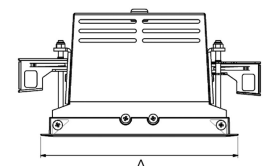

# ORION I 2000, 930 (BBBL), FRAME, FLOOD W/ GLASS, BLACK

ITAB

- ✓ Pour un plafond à l'aspect net et discret
- ✓ Fait pivoter le faisceau lumineux jusqu'à 30° dans n'importe quelle direction
- ✓ Disponible en blanc, noir et gris

## TECHNICAL SPECIFICATION

Product Code	300-514-20
Colour	Black
Control	On/off
CRI light colour	930 (BBBL)
Delivered lumen output lm	1689
Driver	Stand alone, included
EEl	E
Light distribution	Flood
Lightsource	LED COB
Mains input voltage	220-240 V
Measurements A	165
Measurements B	158
Measurements C	103
Mounting	Recessed
Position	360°/30°
Lifetime	L80 B10, 50.000h
Protection	IP 20, class III
Sawing instructions x	157
Sawing instructions y	150
Start Time	Instant
System power W	12,5
Unit	mm
Weight	0,9

A= 165mm  
B= 158mm  
C= 103mm

Spot	16°	Medium	28°	Flood	40°	Wide Flood	65°
	ø		ø		ø		ø
1.0	0.28	1.0	0.50	1.0	0.73	1.0	1.28
2.0	0.56	2.0	1.00	2.0	1.46	2.0	2.56
3.0	0.83	3.0	1.51	3.0	2.18	3.0	3.84

157 x 150mm