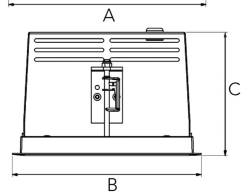

# ORION I 2000, 930 (BBBL), FRAME, FLOOD W/ GLASS, BLACK

ITAB

- ✓ Pour un plafond à l'aspect net et discret
- ✓ Fait pivoter le faisceau lumineux jusqu'à 30° dans n'importe quelle direction
- ✓ Disponible en blanc, noir et gris

## TECHNICAL SPECIFICATION

Product Code	300-514-20
Colour	Black
Control	On/off
CRI light colour	930 (BBBL)
Delivered lumen output lm	1689
Driver	Stand alone, included
EEl	E
Light distribution	Flood
Lightsource	LED COB
Mains input voltage	220-240 V
Measurements A	165
Measurements B	158
Measurements C	103
Mounting	Recessed
Position	360°/30°
Lifetime	L80 B10, 50.000h
Protection	IP 20, class III
Sawing instructions x	157
Sawing instructions y	150
Start Time	Instant
System power W	12,5
Unit	mm
Weight	0,9

A= 165mm  
B= 158mm  
C= 103mm

Spot	16°	Medium	28°	Flood	40°	Wide Flood	65°
	ø		ø		ø		ø
1.0	0.28	1.0	0.50	1.0	0.73	1.0	1.28
2.0	0.56	2.0	1.00	2.0	1.46	2.0	2.56
3.0	0.83	3.0	1.51	3.0	2.18	3.0	3.84

157 x 150mm