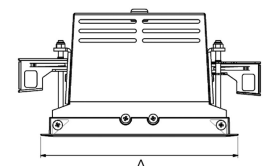

ORION I 2000, 930 (BBBL), FRAME, FLOOD W/ GLASS, BLACK

ITAB

- ✓ Pour un plafond à l'aspect net et discret
- ✓ Fait pivoter le faisceau lumineux jusqu'à 30° dans n'importe quelle direction
- ✓ Disponible en blanc, noir et gris

TECHNICAL SPECIFICATION

Product Code	300-12051130062
Colour	Black
Control	On/off
CRI light colour	930 (BBBL)
Delivered lumen output lm	1689
Driver	Stand alone, included
EEL	E
Light distribution	Flood
Lightsource	LED COB
Mains input voltage	220-240 V
Measurements A	165
Measurements B	158
Measurements C	103
Mounting	Recessed
Position	360°/30°
Lifetime	L80 B10, 50.000h
Protection	IP 20, class III
Sawing instructions x	157
Sawing instructions y	150
Start Time	Instant
System power W	12,5
Unit	mm
Weight	0,9

A= 165mm
B= 158mm
C= 103mm

Spot	16°	Medium	28°	Flood	40°	Wide Flood	65°
	ø		ø		ø		ø
1.0	0.28	1.0	0.50	1.0	0.73	1.0	1.28
2.0	0.56	2.0	1.00	2.0	1.46	2.0	2.56
3.0	0.83	3.0	1.51	3.0	2.18	3.0	3.84

157 x 150mm