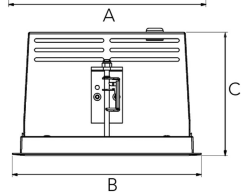

ORION I 2000, 930 (BBBL), FRAME, FLOOD W/ GLASS, BLACK

ITAB

- ✓ Pour un plafond à l'aspect net et discret
- ✓ Fait pivoter le faisceau lumineux jusqu'à 30° dans n'importe quelle direction
- ✓ Disponible en blanc, noir et gris

TECHNICAL SPECIFICATION

Product Code	300-12051130062
Colour	Black
Control	On/off
CRI light colour	930 (BBBL)
Delivered lumen output lm	1689
Driver	Stand alone, included
EEL	E
Light distribution	Flood
Lightsource	LED COB
Mains input voltage	220-240 V
Measurements A	165
Measurements B	158
Measurements C	103
Mounting	Recessed
Position	360°/30°
Lifetime	L80 B10, 50.000h
Protection	IP 20, class III
Sawing instructions x	157
Sawing instructions y	150
Start Time	Instant
System power W	12,5
Unit	mm
Weight	0,9

A= 165mm
B= 158mm
C= 103mm

Spot	16°	Medium	28°	Flood	40°	Wide Flood	65°
	ø		ø		ø		ø
1.0	0.28	1.0	0.50	1.0	0.73	1.0	1.28
2.0	0.56	2.0	1.00	2.0	1.46	2.0	2.56
3.0	0.83	3.0	1.51	3.0	2.18	3.0	3.84

157 x 150mm