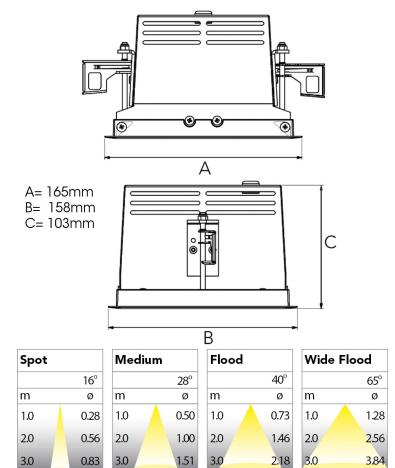

ORION I 2000, 930 (BBBL), FRAME, FLOOD W/ GLASS, WHITE

ITAB

- ✓ Pour un plafond à l'aspect net et discret
- ✓ Fait pivoter le faisceau lumineux jusqu'à 30° dans n'importe quelle direction
- ✓ Disponible en blanc, noir et gris

TECHNICAL SPECIFICATION

Product Code	300-514-10
Colour	White
Control	On/off
CRI light colour	930 (BBBL)
Delivered lumen output lm	1689
Driver	Stand alone, included
EEL	E
Light distribution	Flood
Lightsource	LED COB
Mains input voltage	220-240 V
Measurements A	165
Measurements B	158
Measurements C	103
Mounting	Recessed
Position	360°/30°
Lifetime	L80 B10, 50.000h
Protection	IP 20, class III
Sawing instructions x	157
Sawing instructions y	150
Start Time	Instant
System power W	12,5
Unit	mm
Weight	0,9

157 x 150mm