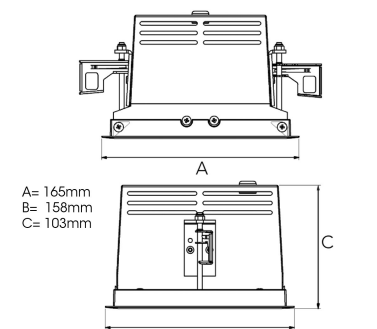

ORION I 1500, 930 (BBBL), SPOT, RETRO, GREY

ITAB

- ✓ Pour un plafond à l'aspect net et discret
- ✓ Fait pivoter le faisceau lumineux jusqu'à 30° dans n'importe quelle direction
- ✓ Disponible en blanc, noir et gris

TECHNICAL SPECIFICATION

Product Code	300-503-31
Colour	Grey
Control	On/off
CRI light colour	930 (BBBL)
Delivered lumen output lm	1266
Driver	Stand alone, included
EEL	E
Light distribution	Spot
Lightsouce	LED COB
Mains input voltage	220-240 V
Measurements A	165
Measurements B	158
Measurements C	103
Mounting	Recessed
Position	360°/30°
Lifetime	L80 B10, 50.000h
Protection	IP 20, class III
Sawing instructions x	157
Sawing instructions y	150
Start Time	Instant
System power W	9,3
Unit	mm
Weight	0,9

Spot	Medium		Flood		Wide Flood	
	16°	28°	40°	65°		
m	0	0	0	0	0	0
1.0	0.28	0.50	0.73	1.28		
2.0	0.56	1.00	1.46	2.56		
3.0	0.83	1.51	2.18	3.84		

157 x 150mm