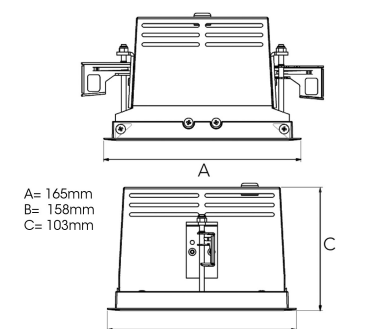

ORION I 1500, 930 (BBBL), SPOT, RETRO, BLACK

ITAB

- ✓ Pour un plafond à l'aspect net et discret
- ✓ Fait pivoter le faisceau lumineux jusqu'à 30° dans n'importe quelle direction
- ✓ Disponible en blanc, noir et gris

TECHNICAL SPECIFICATION

Product Code	300-503-21
Colour	Black
Control	On/off
CRI light colour	930 (BBBL)
Delivered lumen output lm	1266
Driver	Stand alone, included
EEL	E
Light distribution	Spot
Lightsouce	LED COB
Mains input voltage	220-240 V
Measurements A	165
Measurements B	158
Measurements C	103
Mounting	Recessed
Position	360°/30°
Lifetime	L80 B10, 50.000h
Protection	IP 20, class III
Sawing instructions x	157
Sawing instructions y	150
Start Time	Instant
System power W	9,3
Unit	mm
Weight	0,9

A= 165mm
B= 158mm
C= 103mm

Spot		Medium		Flood		Wide Flood	
16°		28°		40°		65°	
m	ø	m	ø	m	ø	m	ø
1.0	0.28	1.0	0.50	1.0	0.73	1.0	1.28
2.0	0.56	2.0	1.00	2.0	1.46	2.0	2.56
3.0	0.83	3.0	1.51	3.0	2.18	3.0	3.84

157 x 150mm