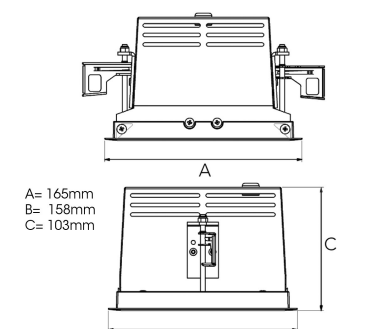

ORION I 1500, 930, SPOT, RETRO, WHITE

ITAB

- ✓ Pour un plafond à l'aspect net et discret
- ✓ Fait pivoter le faisceau lumineux jusqu'à 30° dans n'importe quelle direction
- ✓ Disponible en blanc, noir et gris

TECHNICAL SPECIFICATION

Product Code	300-503-11
Colour	White
Control	On/off
CRI light colour	930
Delivered lumen output lm	1266
Driver	Stand alone, included
EEL	E
Light distribution	Spot
Lightsouce	LED COB
Mains input voltage	220-240V
Measurements A	165
Measurements B	158
Measurements C	103
Mounting	Recessed
Position	360°/30°
Lifetime	L80 B10 50.000h
Protection	IP 20, class III
Sawing instructions unit	mm
Sawing instructions x	157
Sawing instructions y	150
Start Time	Instant
System power W	9,3
Unit	mm
Weight	0,9

A= 165mm
B= 158mm
C= 103mm

Spot		Medium		Flood		Wide Flood	
16°		28°		40°		65°	
m	ø	m	ø	m	ø	m	ø
1.0	0.28	1.0	0.50	1.0	0.73	1.0	1.28
2.0	0.56	2.0	1.00	2.0	1.46	2.0	2.56
3.0	0.83	3.0	1.51	3.0	2.18	3.0	3.84

157 x 150mm