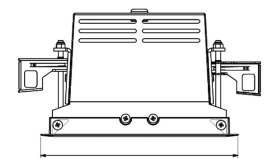

# ORION I 1500, 930 (BBBL), FRAME, MEDIUM W/ GLASS, GREY

ITAB

- ✓ Pour un plafond à l'aspect net et discret
- ✓ Fait pivoter le faisceau lumineux jusqu'à 30° dans n'importe quelle direction
- ✓ Disponible en blanc, noir et gris

## TECHNICAL SPECIFICATION

Product Code	300-13041120062
Colour	Grey
Control	On/off
CRI light colour	930 (BBBL)
Delivered lumen output lm	1266
Driver	Stand alone, included
EEL	E
Light distribution	Medium
Lightsources	LED COB
Mains input voltage	220-240 V
Measurements A	165
Measurements B	158
Measurements C	103
Mounting	Recessed
Position	360°/30°
Lifetime	L80 B10, 50.000h
Protection	IP 20, class III
Sawing instructions x	157
Sawing instructions y	150
Start Time	Instant
System power W	9,3
Unit	mm
Weight	0,9

A= 165mm  
B= 158mm  
C= 103mm

Spot	16°	Medium	28°	Flood	40°	Wide Flood	65°
	m	ø	m	ø	m	ø	m
1.0	0.28	1.0	0.50	1.0	0.73	1.0	1.28
2.0	0.56	2.0	1.00	2.0	1.46	2.0	2.56
3.0	0.83	3.0	1.51	3.0	2.18	3.0	3.84

157 x 150mm