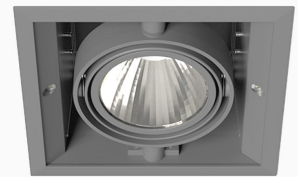

ORION I 1500, 930 (BBBL), FRAME, MEDIUM W/ GLASS, WHITE

ITAB

- ✓ Pour un plafond à l'aspect net et discret
- ✓ Fait pivoter le faisceau lumineux jusqu'à 30° dans n'importe quelle direction
- ✓ Disponible en blanc, noir et gris

TECHNICAL SPECIFICATION

Product Code	300-504-10
Colour	White
Control	On/off
CRI light colour	930 (BBBL)
Delivered lumen output lm	1266
Driver	Stand alone, included
EEL	E
Light distribution	Medium
Lightsource	LED COB
Mains input voltage	220-240V
Measurements A	165
Measurements B	158
Measurements C	103
Mounting	Recessed
Position	360°/30°
Lifetime	L80 B10 50.000h
Protection	IP 20, class III
Sawing instructions unit	mm
Sawing instructions x	157
Sawing instructions y	150
Start Time	Instant
System power W	9,3
Unit	mm
Weight	0,9

A= 165mm
B= 158mm
C= 103mm

Spot	16°	Medium	Flood	40°	Wide Flood	65°	
	m	ø	m	ø	m	ø	
1.0	0.28	1.0	0.50	1.0	0.73	1.0	1.28
2.0	0.56	2.0	1.00	2.0	1.46	2.0	2.56
3.0	0.83	3.0	1.51	3.0	2.18	3.0	3.84

157 x 150mm