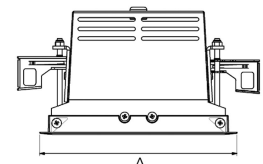

ORION I 1500, 930 (BBBL), FRAME, MEDIUM W/ GLASS, WHITE

ITAB

- ✓ Pour un plafond à l'aspect net et discret
- ✓ Fait pivoter le faisceau lumineux jusqu'à 30° dans n'importe quelle direction
- ✓ Disponible en blanc, noir et gris

TECHNICAL SPECIFICATION

Product Code	300-504-10
Colour	White
Control	On/off
CRI light colour	930 (BBBL)
Delivered lumen output lm	1266
Driver	Stand alone, included
EEL	E
Light distribution	Medium
Lightsource	LED COB
Mains input voltage	220-240V
Measurements A	165
Measurements B	158
Measurements C	103
Mounting	Recessed
Position	360°/30°
Lifetime	L80 B10 50.000h
Protection	IP 20, class III
Sawing instructions unit	mm
Sawing instructions x	157
Sawing instructions y	150
Start Time	Instant
System power W	9,3
Unit	mm
Weight	0,9

A= 165mm
B= 158mm
C= 103mm

Spot	16°	Medium	Flood	40°	Wide Flood	65°	
	m	ø	m	ø	m	ø	
1.0	0.28	1.0	0.50	1.0	0.73	1.0	1.28
2.0	0.56	2.0	1.00	2.0	1.46	2.0	2.56
3.0	0.83	3.0	1.51	3.0	2.18	3.0	3.84

157 x 150mm