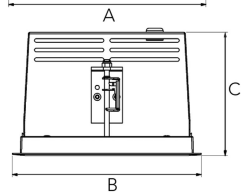

ORION I 1500, 930 (BBBL), FRAME, MEDIUM W/ GLASS, WHITE

ITAB

- ✓ Pour un plafond à l'aspect net et discret
- ✓ Fait pivoter le faisceau lumineux jusqu'à 30° dans n'importe quelle direction
- ✓ Disponible en blanc, noir et gris

TECHNICAL SPECIFICATION

Product Code	300-504-10
Colour	White
Control	On/off
CRI light colour	930 (BBBL)
Delivered lumen output lm	1266
Driver	Stand alone, included
EEL	E
Light distribution	Medium
Lightsource	LED COB
Mains input voltage	220-240V
Measurements A	165
Measurements B	158
Measurements C	103
Mounting	Recessed
Position	360°/30°
Lifetime	L80 B10 50.000h
Protection	IP 20, class III
Sawing instructions unit	mm
Sawing instructions x	157
Sawing instructions y	150
Start Time	Instant
System power W	9,3
Unit	mm
Weight	0,9

A= 165mm
B= 158mm
C= 103mm

Spot	16°	Medium	Flood	40°	Wide Flood	65°	
	m	ø	m	ø	m	ø	
1.0	0.28	1.0	0.50	1.0	0.73	1.0	1.28
2.0	0.56	2.0	1.00	2.0	1.46	2.0	2.56
3.0	0.83	3.0	1.51	3.0	2.18	3.0	3.84

157 x 150mm