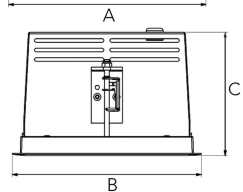

ORION I 1500, 930 (BBBL), FRAME, MEDIUM W/ GLASS, WHITE

ITAB

- ✓ Pour un plafond à l'aspect net et discret
- ✓ Fait pivoter le faisceau lumineux jusqu'à 30° dans n'importe quelle direction
- ✓ Disponible en blanc, noir et gris

TECHNICAL SPECIFICATION

Product Code	300-11041120062
Colour	White
Control	On/off
CRI light colour	930 (BBBL)
Delivered lumen output lm	1266
Driver	Stand alone, included
EEL	E
Light distribution	Medium
Lightsource	LED COB
Mains input voltage	220-240V
Measurements A	165
Measurements B	158
Measurements C	103
Mounting	Recessed
Position	360°/30°
Lifetime	L80 B10 50.000h
Protection	IP 20, class III
Sawing instructions unit	mm
Sawing instructions x	157
Sawing instructions y	150
Start Time	Instant
System power W	9,3
Unit	mm
Weight	0,9

A= 165mm
B= 158mm
C= 103mm

Spot	16°	Medium	28°	Flood	40°	Wide Flood	65°
m	ø	m	ø	m	ø	m	ø
1.0	0.28	1.0	0.50	1.0	0.73	1.0	1.28
2.0	0.56	2.0	1.00	2.0	1.46	2.0	2.56
3.0	0.83	3.0	1.51	3.0	2.18	3.0	3.84

157 x 150mm