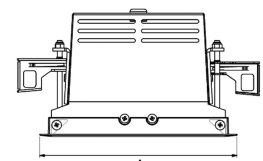

ORION I 1500, 930 (BBBL), FRAME, MEDIUM W/ GLASS, WHITE

ITAB

- ✓ Pour un plafond à l'aspect net et discret
- ✓ Fait pivoter le faisceau lumineux jusqu'à 30° dans n'importe quelle direction
- ✓ Disponible en blanc, noir et gris

TECHNICAL SPECIFICATION

Product Code	300-11041120062
Colour	White
Control	On/off
CRI light colour	930 (BBBL)
Delivered lumen output lm	1266
Driver	Stand alone, included
EEL	E
Light distribution	Medium
Lightsource	LED COB
Mains input voltage	220-240V
Measurements A	165
Measurements B	158
Measurements C	103
Mounting	Recessed
Position	360°/30°
Lifetime	L80 B10 50.000h
Protection	IP 20, class III
Sawing instructions unit	mm
Sawing instructions x	157
Sawing instructions y	150
Start Time	Instant
System power W	9,3
Unit	mm
Weight	0,9

A= 165mm
B= 158mm
C= 103mm

Spot	16°	Medium	28°	Flood	40°	Wide Flood	65°
m	ø	m	ø	m	ø	m	ø
1.0	0.28	1.0	0.50	1.0	0.73	1.0	1.28
2.0	0.56	2.0	1.00	2.0	1.46	2.0	2.56
3.0	0.83	3.0	1.51	3.0	2.18	3.0	3.84

157 x 150mm